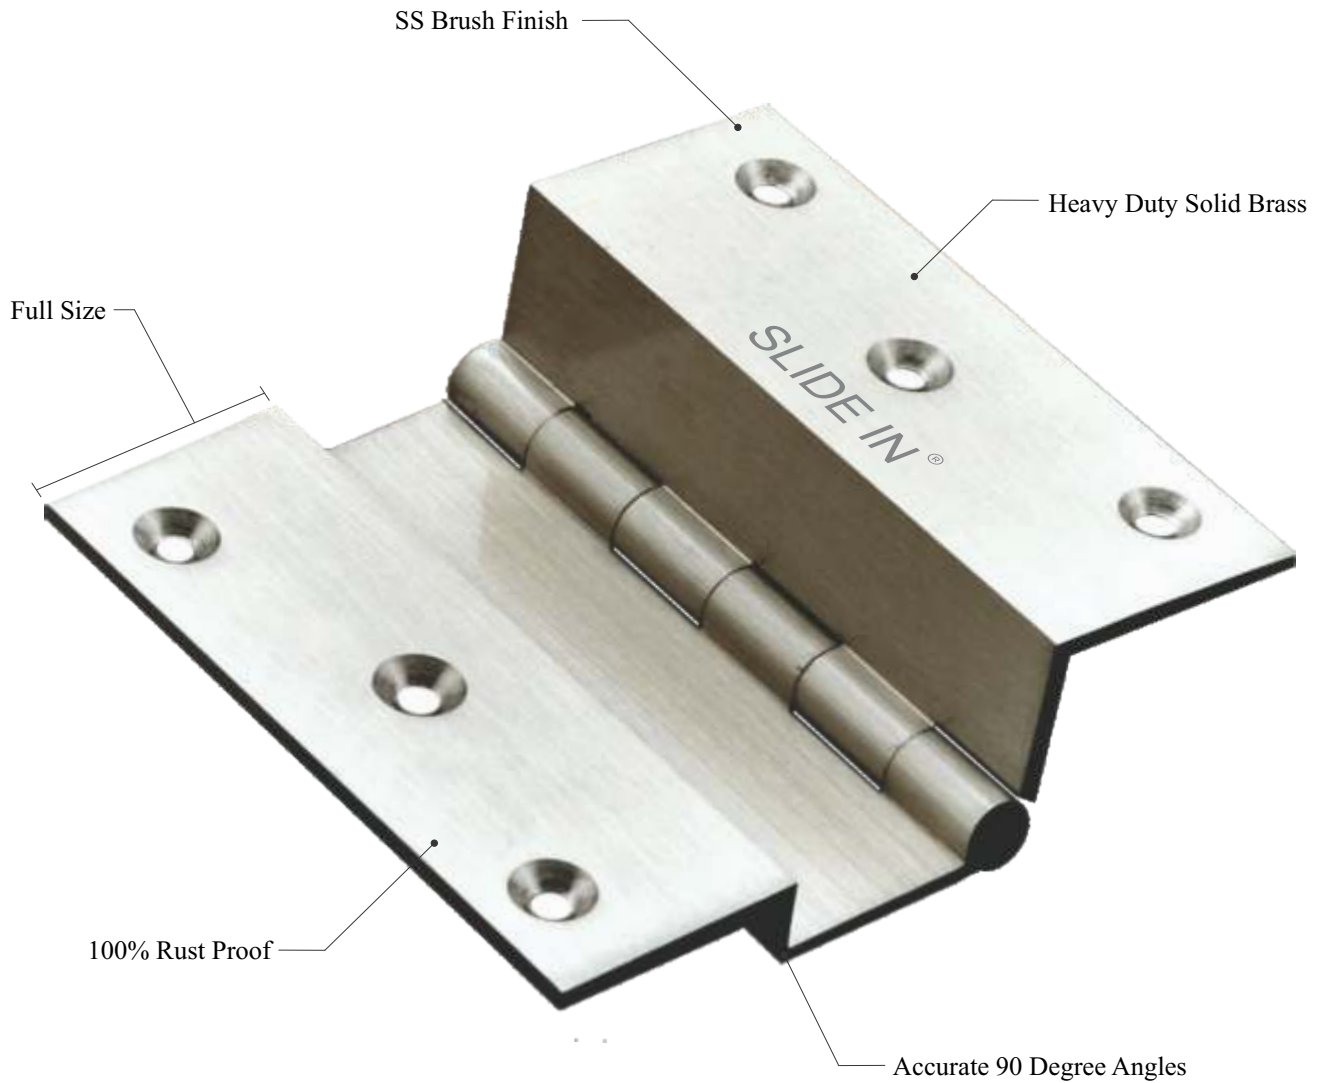

W Hinges Solid Brass