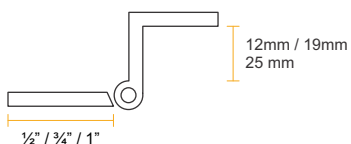

Code	Size	Price/pc
27213	4" x 1/2" x 6 mm	₹ 322
27214	4" x 1/2" x 12 mm	₹ 346
27215	4" x 1/2" x 19 mm	₹ 372
27216	4" x 1/2" x 25 mm	₹ 425
27217	4" x 3/4" x 6 mm	₹ 372
27218	4" x 3/4" x 12 mm	₹ 413
27219	4" x 3/4" x 19 mm	₹ 430
27220	4" x 3/4" x 25 mm	₹ 472
27221	4" x 1" x 6 mm	₹ 581
27222	4" x 1" x 12 mm	₹ 608
27223	4" x 1" x 19 mm	₹ 650
27224	4" x 1" x 25 mm	₹ 684

Code	Size	Price/pc
27263	4" x 1/2" x 6 mm	₹ 293
27264	4" x 1/2" x 12 mm	₹ 324
27265	4" x 1/2" x 19 mm	₹ 343
27266	4" x 1/2" x 25 mm	₹ 450
27267	4" x 3/4" x 6 mm	₹ 343
27268	4" x 3/4" x 12 mm	₹ 370
27269	4" x 3/4" x 19 mm	₹ 391
27270	4" x 3/4" x 25 mm	₹ 495

W Hinges Solid Brass

Product Info :

Product Specification :

Code	Size	Price/pc
27431	1 1/2" x 1/2" x 19 mm	₹ 142

Code	Size	Price/pc
27401	3" x 1/2" x 6 mm (2-in-1)	₹ 293
27402	3" x 1/2" x 12 mm (2-in-1)	₹ 304
27403	3" x 1/2" x 19 mm (2-in-1)	₹ 324
27404	3" x 1/2" x 25 mm (2-in-1)	₹ 385
27405	3" x 3/4" x 6 mm (2-in-1)	₹ 314
27406	3" x 3/4" x 12 mm (2-in-1)	₹ 335
27407	3" x 3/4" x 19 mm (2-in-1)	₹ 356
27408	3" x 3/4" x 25 mm (2-in-1)	₹ 419

Z Hinges Solid Brass

Product Info :

Product Specification :

Code	Size	Price/pc
27501	3" x 1/2" x 12 mm	₹ 249
27502	3" x 3/4" x 19 mm	₹ 280
27503	3" x 1" x 25 mm	₹ 398
27511	4" x 1/2" x 12 mm	₹ 332
27512	4" x 3/4" x 19 mm	₹ 372
27513	4" x 1" x 25 mm	₹ 534