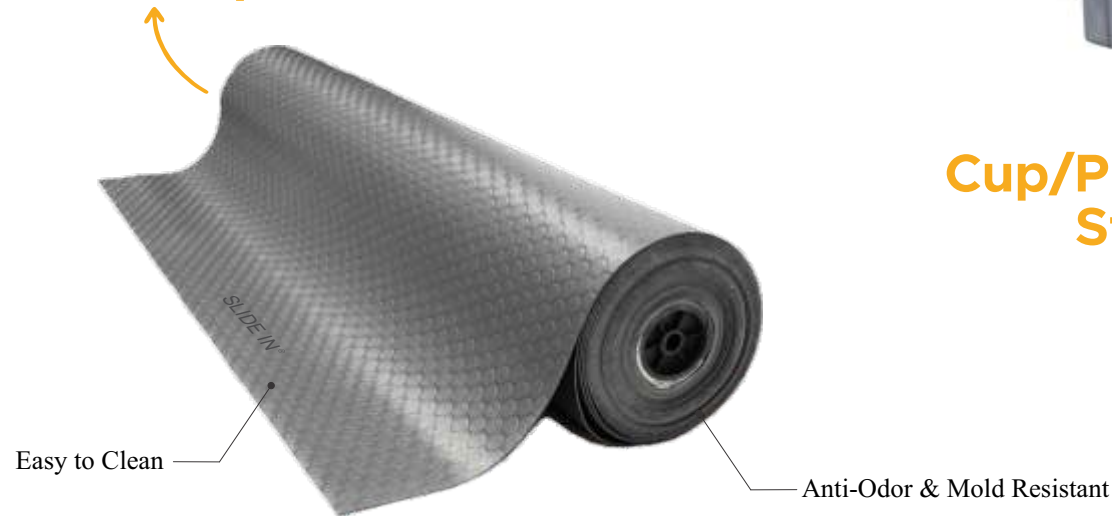

Anti-Slip Mat

Cup/Plate/Thali Stand