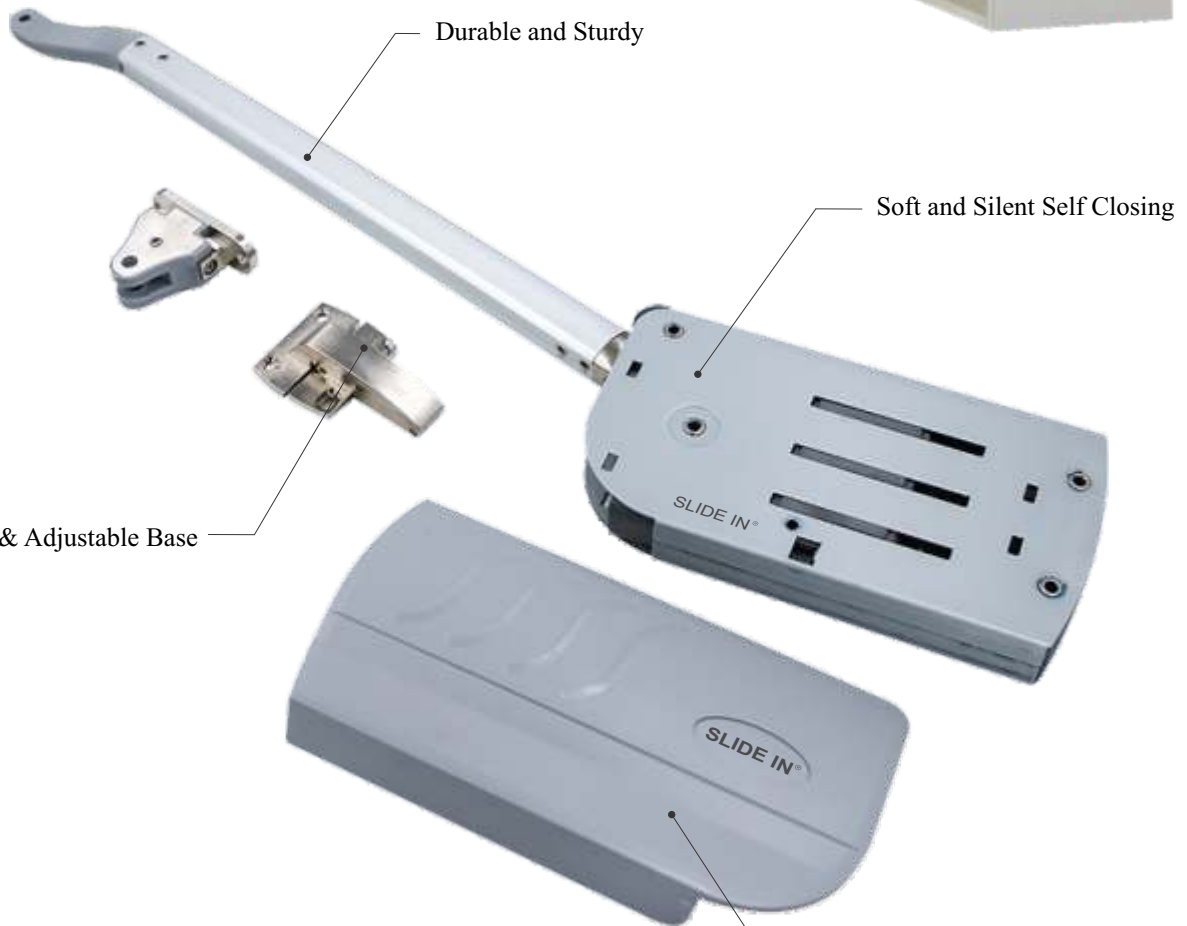

Durable and Sturdy

Soft and Silent Self Closing

Hinges & Adjustable Base

Sleek and Modern Design

Product Info :

Fitting Application :