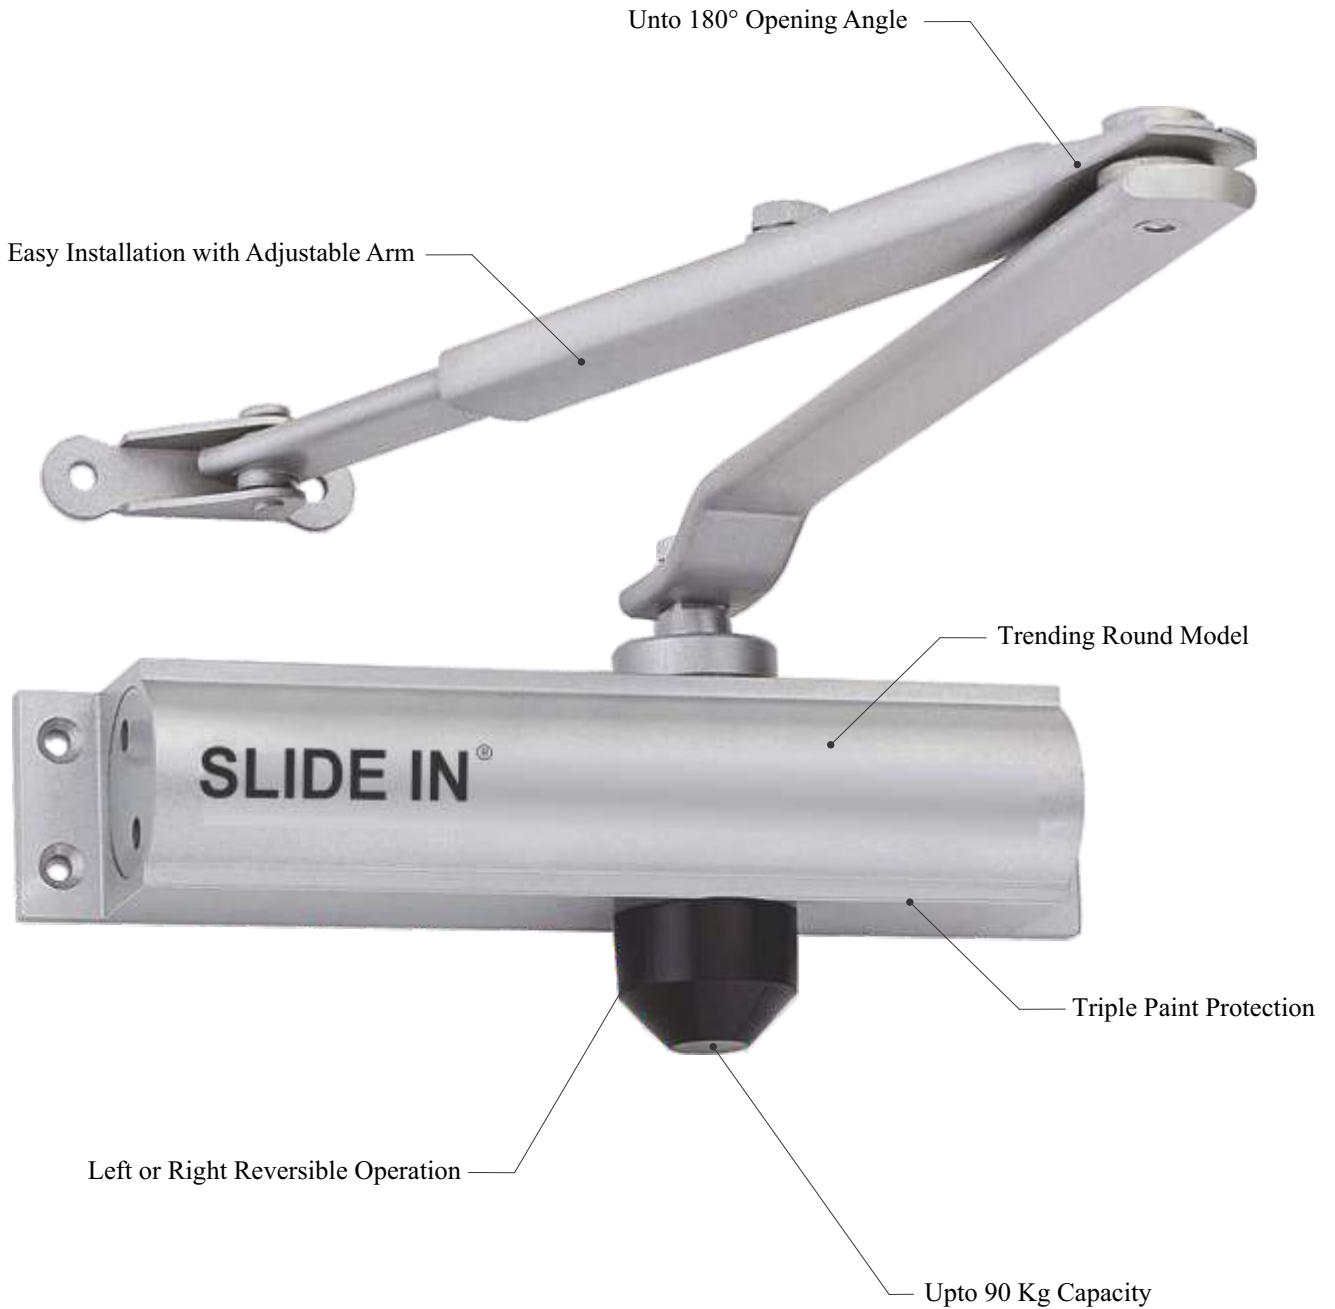

Door Closer 90 Kg Capacity

Product Info :

Finishes Available :

Code	Colour	Price/pc
12301	Silver	₹ 1545
12302	Metallic Brown	₹ 1545
12303	Matt Black	₹ 1695
12304	Antique	₹ 2200