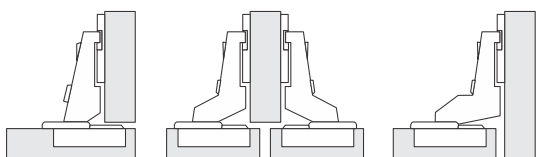

Soft Closing Hydraulic Hinges

Now Available in Stainless Steel

Product Info :

Hinge Type Available :

Overlay - 0 Degree Half Overlay - 8 Degree Insert - 15 Degree

Please Note :

- 1 - Thick door hinges have 40 mm cup diameter.
- 2 - Thick door hinges are available in 2D adjustment.

Code	Type	Price/set
27101	MS 0 Degree 3D	₹ 250
27102	MS 8 Degree 3D	₹ 250
27103	MS 15 Degree 3D	₹ 265
27131	SS 0 Degree 3D	₹ 340
27132	SS 8 Degree 3D	₹ 340
27133	SS 15 Degree 3D	₹ 355
27151	Thick Door 0 Degree 2D	₹ 515
27152	Thick Door 8 Degree 2D	₹ 515
27153	Thick Door 15 Degree 2D	₹ 545