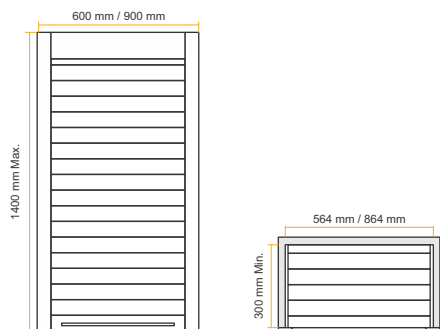

Cabinet Height : H	700 mm	750 mm	800 mm	850 mm
Installation Size : M	100 mm	120 mm	200 mm	250 mm
Installation Size : B	213 mm	208 mm	263 mm	288mm
Alu. Bar Length : K	300 mm	300 mm	300 mm	300 mm

Code	Capacity	Price/set
33010	7 kg - 8 kg	₹ 11500

Smooth & Silent Motion

Frosted

Unhindered Access to Storage

Product Info :

Fitting Application :

Code	Colour & Size	Price/pc
33411	White Glass - 600 mm	₹ 35300
33412	Black Glass - 600 mm	₹ 35300
33413	Frosted Glass - 600 mm	₹ 35300