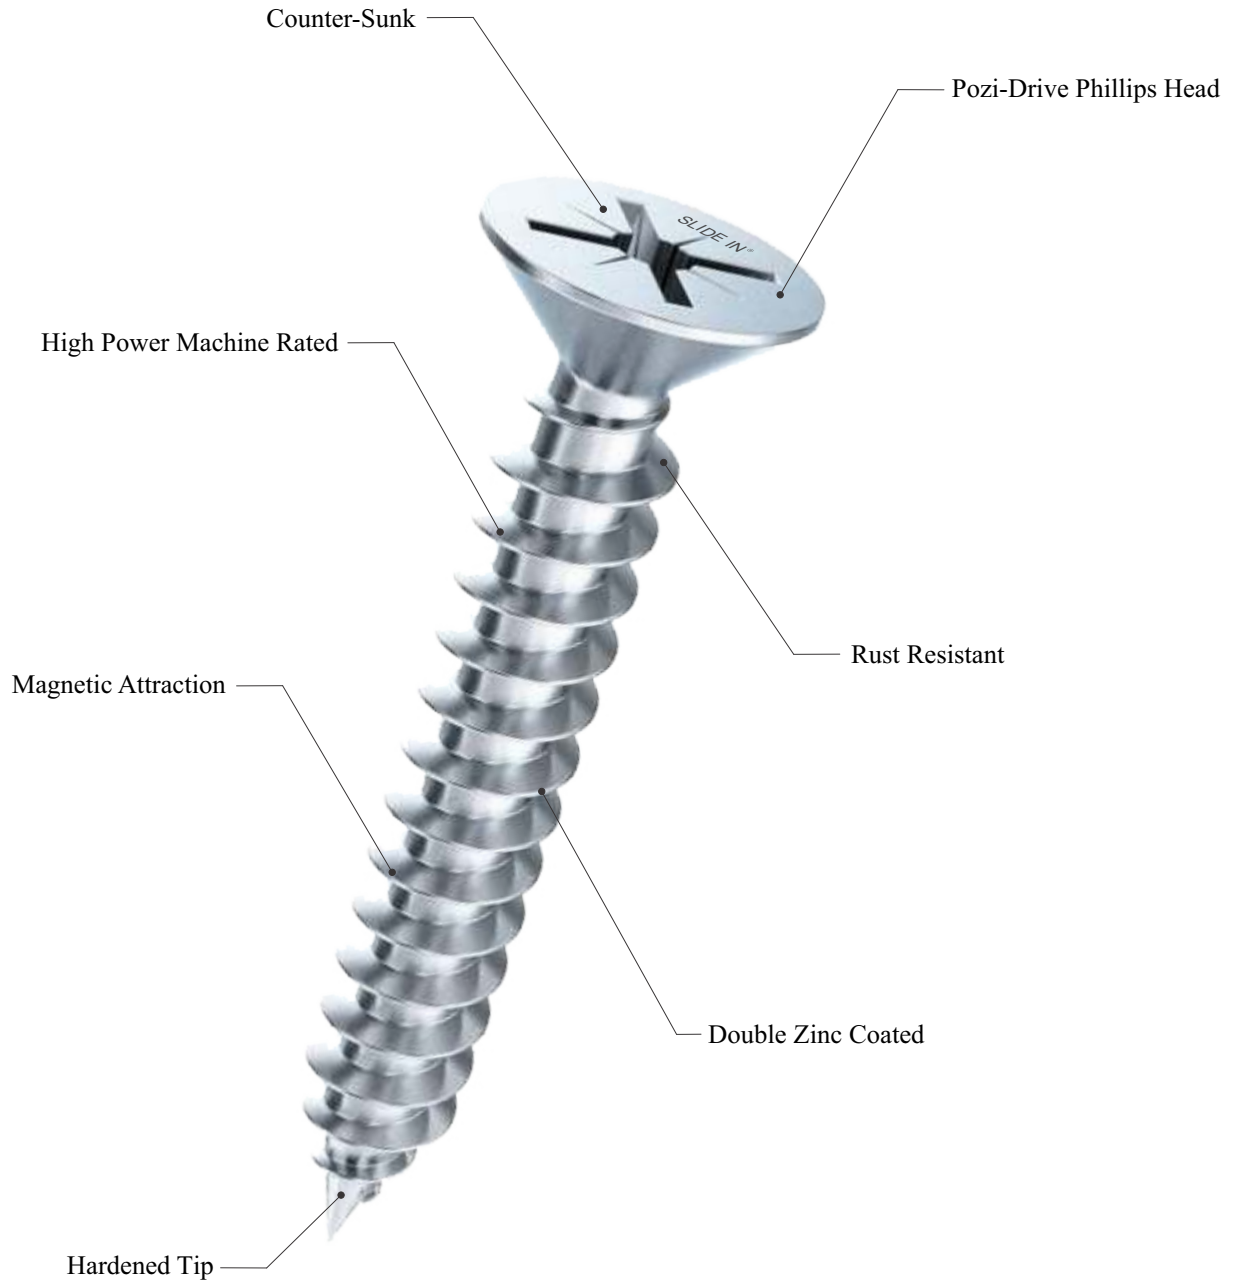

Chipboard Screws

Product Info :

Code	Size & Type	Price/1000
44108	35 x 8 - Chipboard	₹ 1086
44109	40 x 8 - Chipboard	₹ 1224
44110	50 x 8 - Chipboard	₹ 1515
44113	40 x 10 - Chipboard	₹ 1971

Code	Size & Type	Price/1000
44114	50 x 10 - Chipboard	₹ 2353
44115	60 x 10 - Chipboard	₹ 2580
44116	75 x 10 - Chipboard	₹ 3427
44117	100 x 10 - Chipboard	₹ 5065