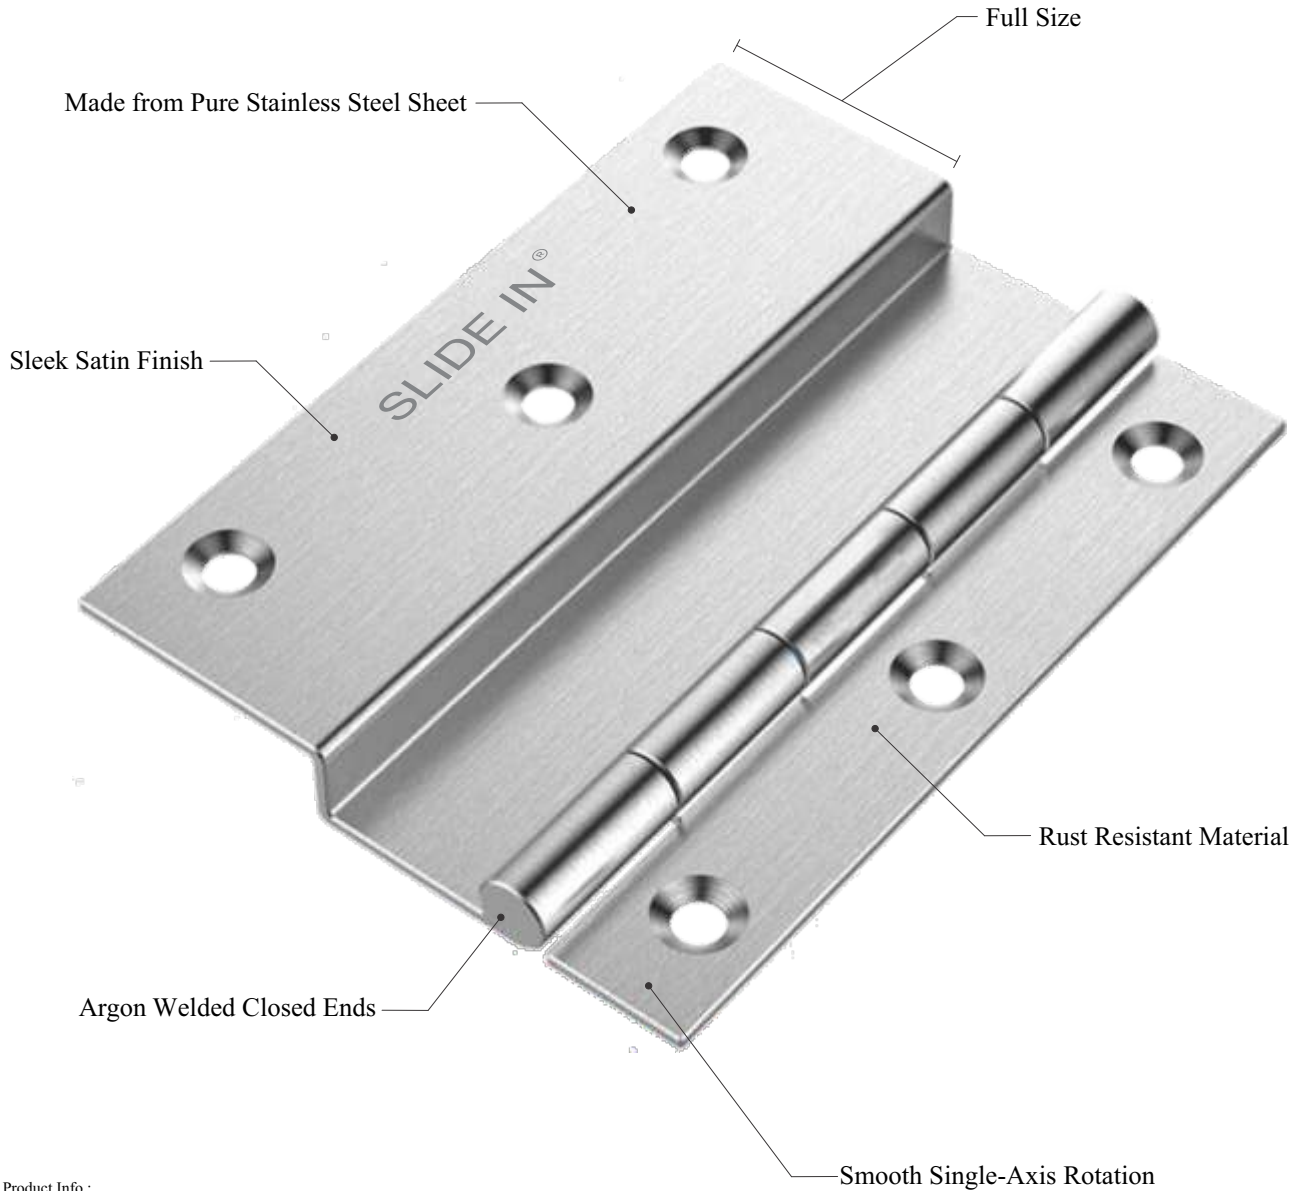

L Hinges Stainless Steel

Product Info :

Code	Size & Type	Price/pc
27301	3" x 1/2" x 6 mm	₹ 80
27302	3" x 1/2" x 12 mm	₹ 84
27303	3" x 1/2" x 19 mm	₹ 89
27304	3" x 1/2" x 25mm	₹ 101
27305	3" x 3/4" x 6 mm	₹ 86
27306	3" x 3/4" x 12 mm	₹ 90
27307	3" x 3/4" x 19 mm	₹ 96
27308	3" x 3/4" x 25 mm	₹ 109

Code	Size & Type	Price/pc
27351	3" x 1/2" x 6 mm (With Lock)	₹ 86
27352	3" x 1/2" x 12 mm (With Lock)	₹ 90
27353	3" x 1/2" x 19 mm (With Lock)	₹ 95
27354	3" x 1/2" x 25 mm (With Lock)	₹ 109
27355	3" x 3/4" x 6 mm (With Lock)	₹ 92
27356	3" x 3/4" x 12 mm (With Lock)	₹ 96
27357	3" x 3/4" x 19 mm (With Lock)	₹ 102
27358	3" x 3/4" x 25 mm (With Lock)	₹ 116