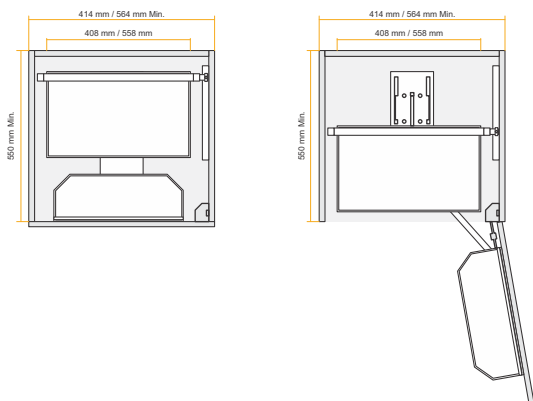

Cabinet Height : H	700 mm	750 mm	800 mm	850 mm
Installation Size : M	100 mm	120 mm	200 mm	250 mm
Installation Size : B	213 mm	208 mm	263 mm	288mm
Alu. Bar Length : K	300 mm	300 mm	300 mm	300 mm

Code	Capacity	Price/set
33010	7 kg - 8 kg	₹ 11500

Wooden Pantry Unit Soft Closing

Product Info :

Height Adjustable Baskets

Fitting Application :

Built-in Slide-out Mechanism

Code	Size & Type	Price/pc
33213	450 mm - 6 Layers	₹ 30000
33214	600 mm - 6 Layers	₹ 35000