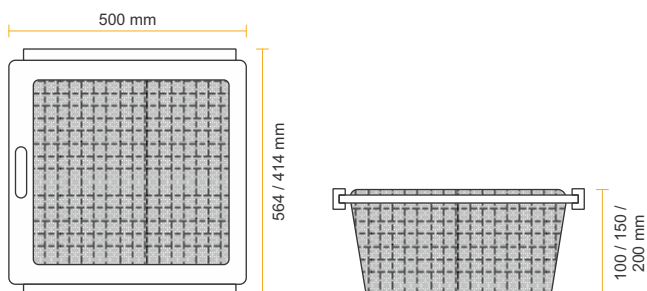

Code	Size	Price/pc
34101	100 mm x 450 mm	₹ 5150
34102	150 mm x 450 mm	₹ 5150
34103	200 mm x 450 mm	₹ 5150
34104	100 mm x 600 mm	₹ 5600
34105	150 mm x 600 mm	₹ 5600
34106	200 mm x 600 mm	₹ 5600