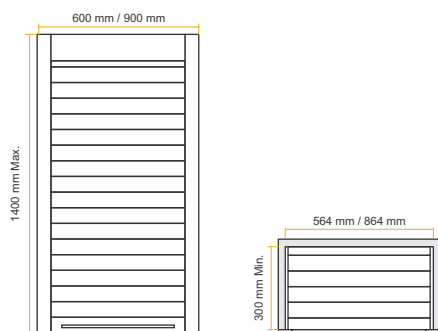

Code	Colour & Size	Price/pc
33401	Silver PVC - 600 mm	₹ 17400
33403	Black PVC - 600 mm	₹ 17400