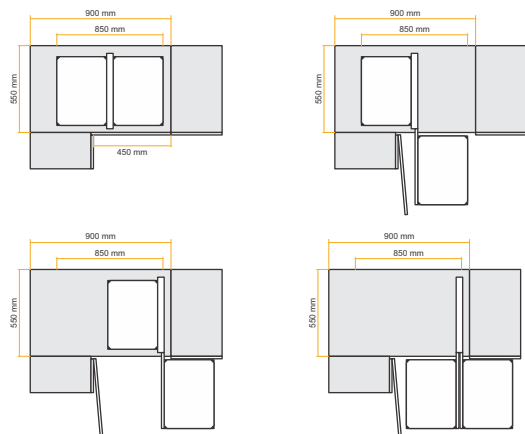

Product Info :

Code	Size & Type	Price/pc
33110	Glass 900 mm - Universal	₹ 29300