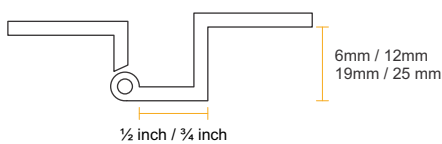

Lock L Hinges Solid Brass

Code	Size	Price/pc
27251	3" x 1/2" x 6 mm	₹ 210
27252	3" x 1/2" x 12 mm	₹ 230
27253	3" x 1/2" x 19 mm	₹ 244
27254	3" x 1/2" x 25 mm	₹ 320
27255	3" x 3/4" x 6 mm	₹ 244
27256	3" x 3/4" x 12 mm	₹ 264
27257	3" x 3/4" x 19 mm	₹ 278
27258	3" x 3/4" x 25 mm	₹ 353

Code	Size	Price/pc
27263	4" x 1/2" x 6 mm	₹ 293
27264	4" x 1/2" x 12 mm	₹ 324
27265	4" x 1/2" x 19 mm	₹ 343
27266	4" x 1/2" x 25 mm	₹ 450
27267	4" x 3/4" x 6 mm	₹ 343
27268	4" x 3/4" x 12 mm	₹ 370
27269	4" x 3/4" x 19 mm	₹ 391
27270	4" x 3/4" x 25 mm	₹ 495

W Hinges Solid Brass

Product Info :

Product Specification :

Code	Size	Price/pc
27431	1 1/2" x 1/2" x 19 mm	₹ 142

Code	Size	Price/pc
27401	3" x 1/2" x 6 mm (2-in-1)	₹ 293
27402	3" x 1/2" x 12 mm (2-in-1)	₹ 304
27403	3" x 1/2" x 19 mm (2-in-1)	₹ 324
27404	3" x 1/2" x 25 mm (2-in-1)	₹ 385
27405	3" x 3/4" x 6 mm (2-in-1)	₹ 314
27406	3" x 3/4" x 12 mm (2-in-1)	₹ 335
27407	3" x 3/4" x 19 mm (2-in-1)	₹ 356
27408	3" x 3/4" x 25 mm (2-in-1)	₹ 419

Z Hinges Solid Brass

Product Info :

Product Specification :

Code	Size	Price/pc
27501	3" x 1/2" x 12 mm	₹ 249
27502	3" x 3/4" x 19 mm	₹ 280
27503	3" x 1" x 25 mm	₹ 398
27511	4" x 1/2" x 12 mm	₹ 332
27512	4" x 3/4" x 19 mm	₹ 372
27513	4" x 1" x 25 mm	₹ 534