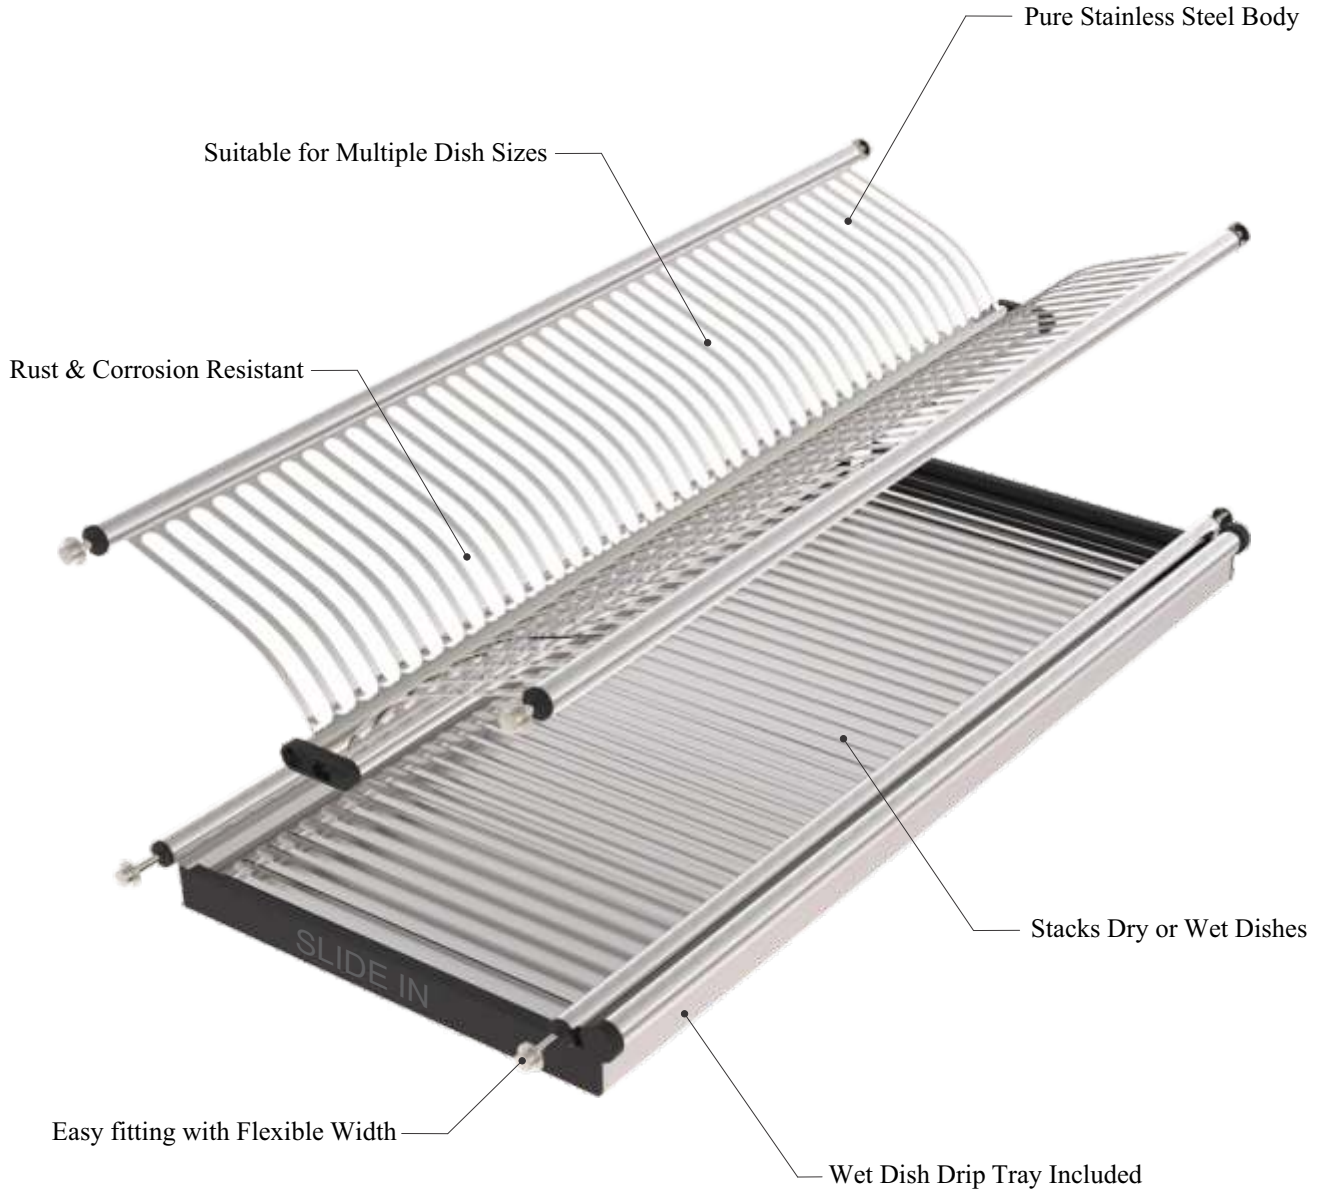

Glass Pull Down Unit - 2 Shelf

Fitting Application :

Product Info :

Code	Size & Type	Price/pc
33001	600 mm - 2 Shelf	₹ 23400
33002	900 mm - 2 Shelf	₹ 25900

Dish Rack Stainless Steel

Fitting Application :

Product Info :