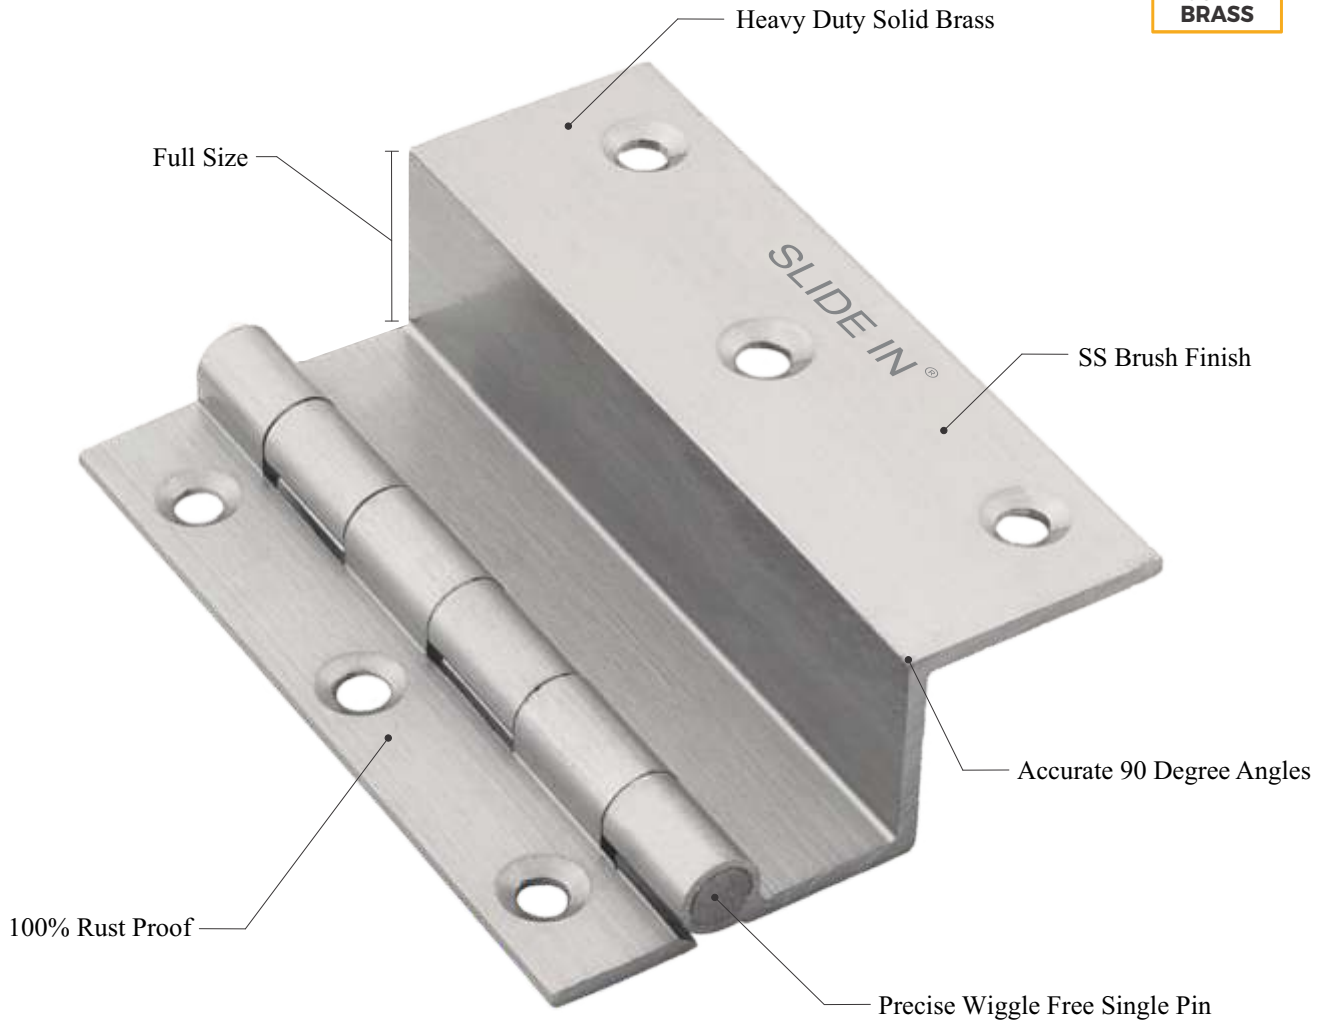

L Hinges Solid Brass

Product Info :

Code	Size	Price/pc
27201	3" x 1/2" x 6 mm	₹ 194
27202	3" x 1/2" x 12 mm	₹ 212
27203	3" x 1/2" x 19 mm	₹ 236
27204	3" x 1/2" x 25 mm	₹ 307
27205	3" x 3/4" x 6 mm	₹ 231
27206	3" x 3/4" x 12 mm	₹ 251
27207	3" x 3/4" x 19 mm	₹ 270
27208	3" x 3/4" x 25 mm	₹ 340
27209	3" x 1" x 6 mm	₹ 427
27210	3" x 1" x 12 mm	₹ 456
27211	3" x 1" x 19 mm	₹ 484
27212	3" x 1" x 25 mm	₹ 513

Code	Size	Price/pc
27213	4" x 1/2" x 6 mm	₹ 322
27214	4" x 1/2" x 12 mm	₹ 346
27215	4" x 1/2" x 19 mm	₹ 372
27216	4" x 1/2" x 25 mm	₹ 425
27217	4" x 3/4" x 6 mm	₹ 372
27218	4" x 3/4" x 12 mm	₹ 413
27219	4" x 3/4" x 19 mm	₹ 430
27220	4" x 3/4" x 25 mm	₹ 472
27221	4" x 1" x 6 mm	₹ 581
27222	4" x 1" x 12 mm	₹ 608
27223	4" x 1" x 19 mm	₹ 650
27224	4" x 1" x 25 mm	₹ 684