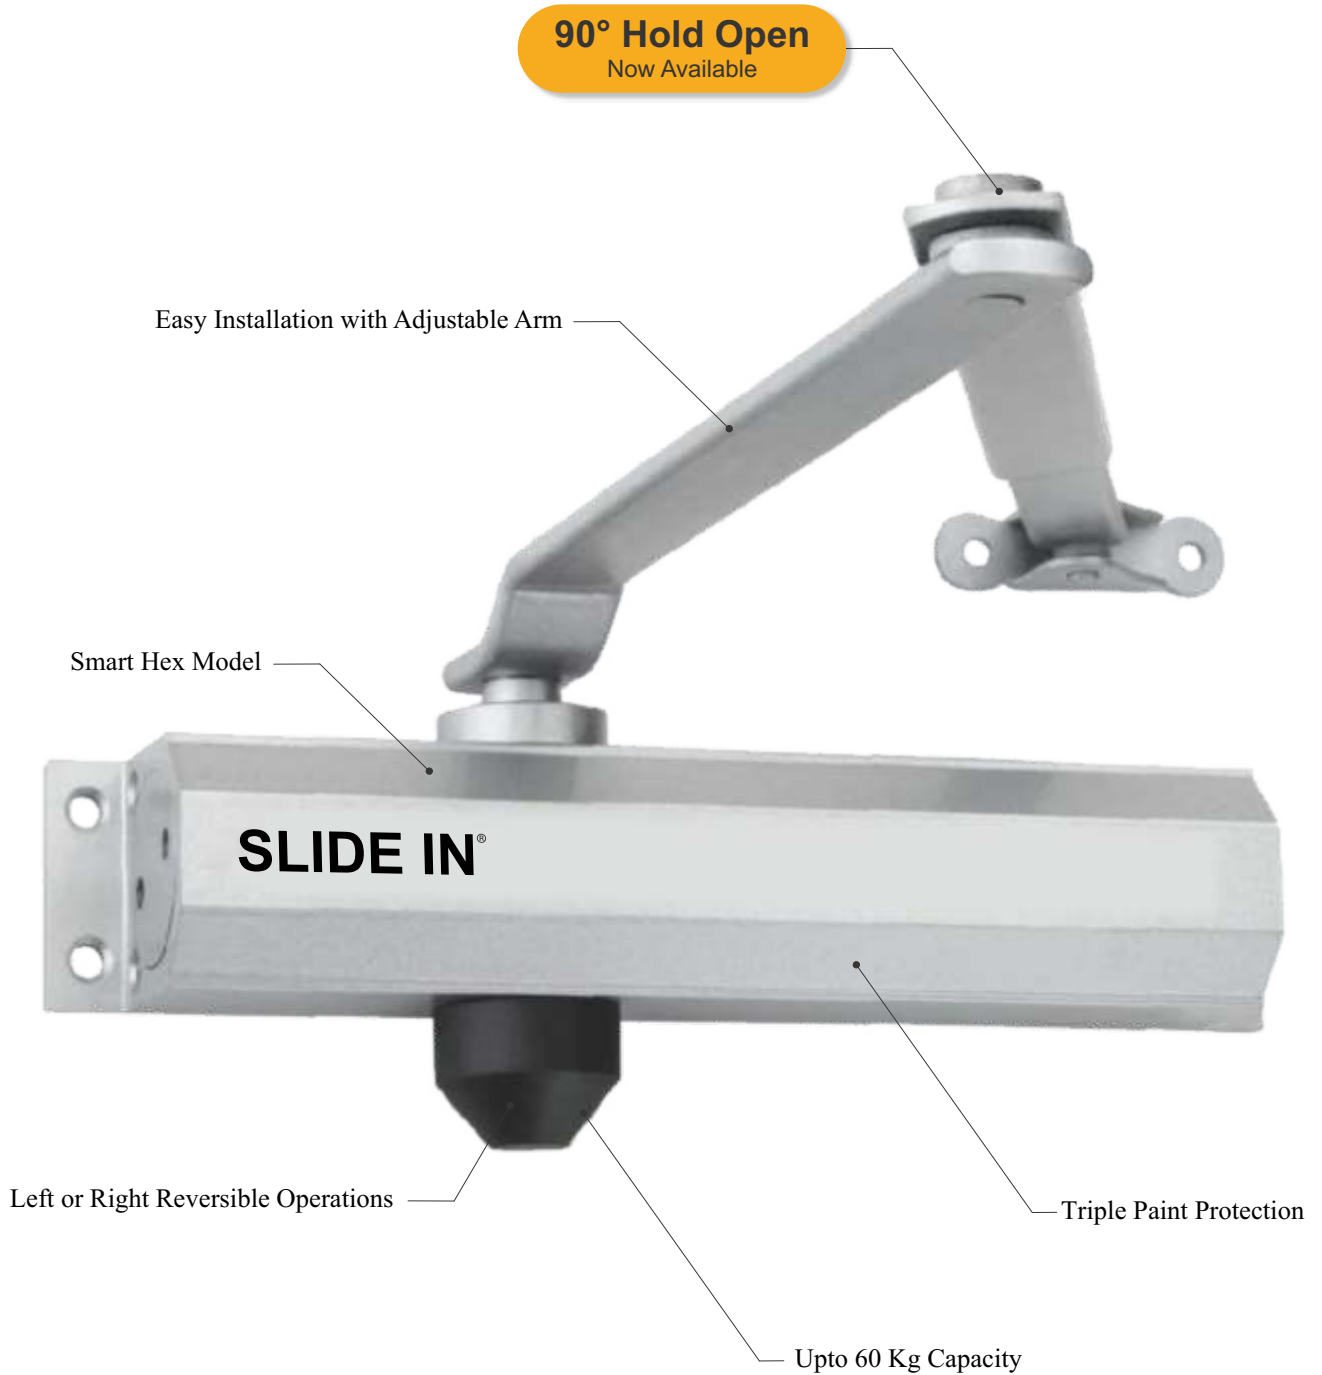

90 Degree Hold Door Closer

Product Info :

Finishes Available :

Code	Colour	Price/pc
12311	90° Hold Open Silver	₹ 1545
12312	90° Hold Open Black	₹ 1695