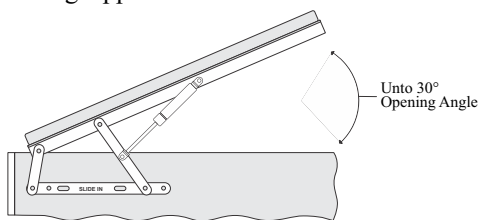

Code	Size	Price/set
21104	5 Feet x 5 mm Frame	₹ 3385

Code	Capacity	Price/pair
21203	100 kg Pump	₹ 1035
21204	125 kg Pump	₹ 1035
21205	150 kg Pump	₹ 1035
21206	175 kg Pump	₹ 1035
21207	200 kg Pump	₹ 1035
21209	250 kg Pump	₹ 1325