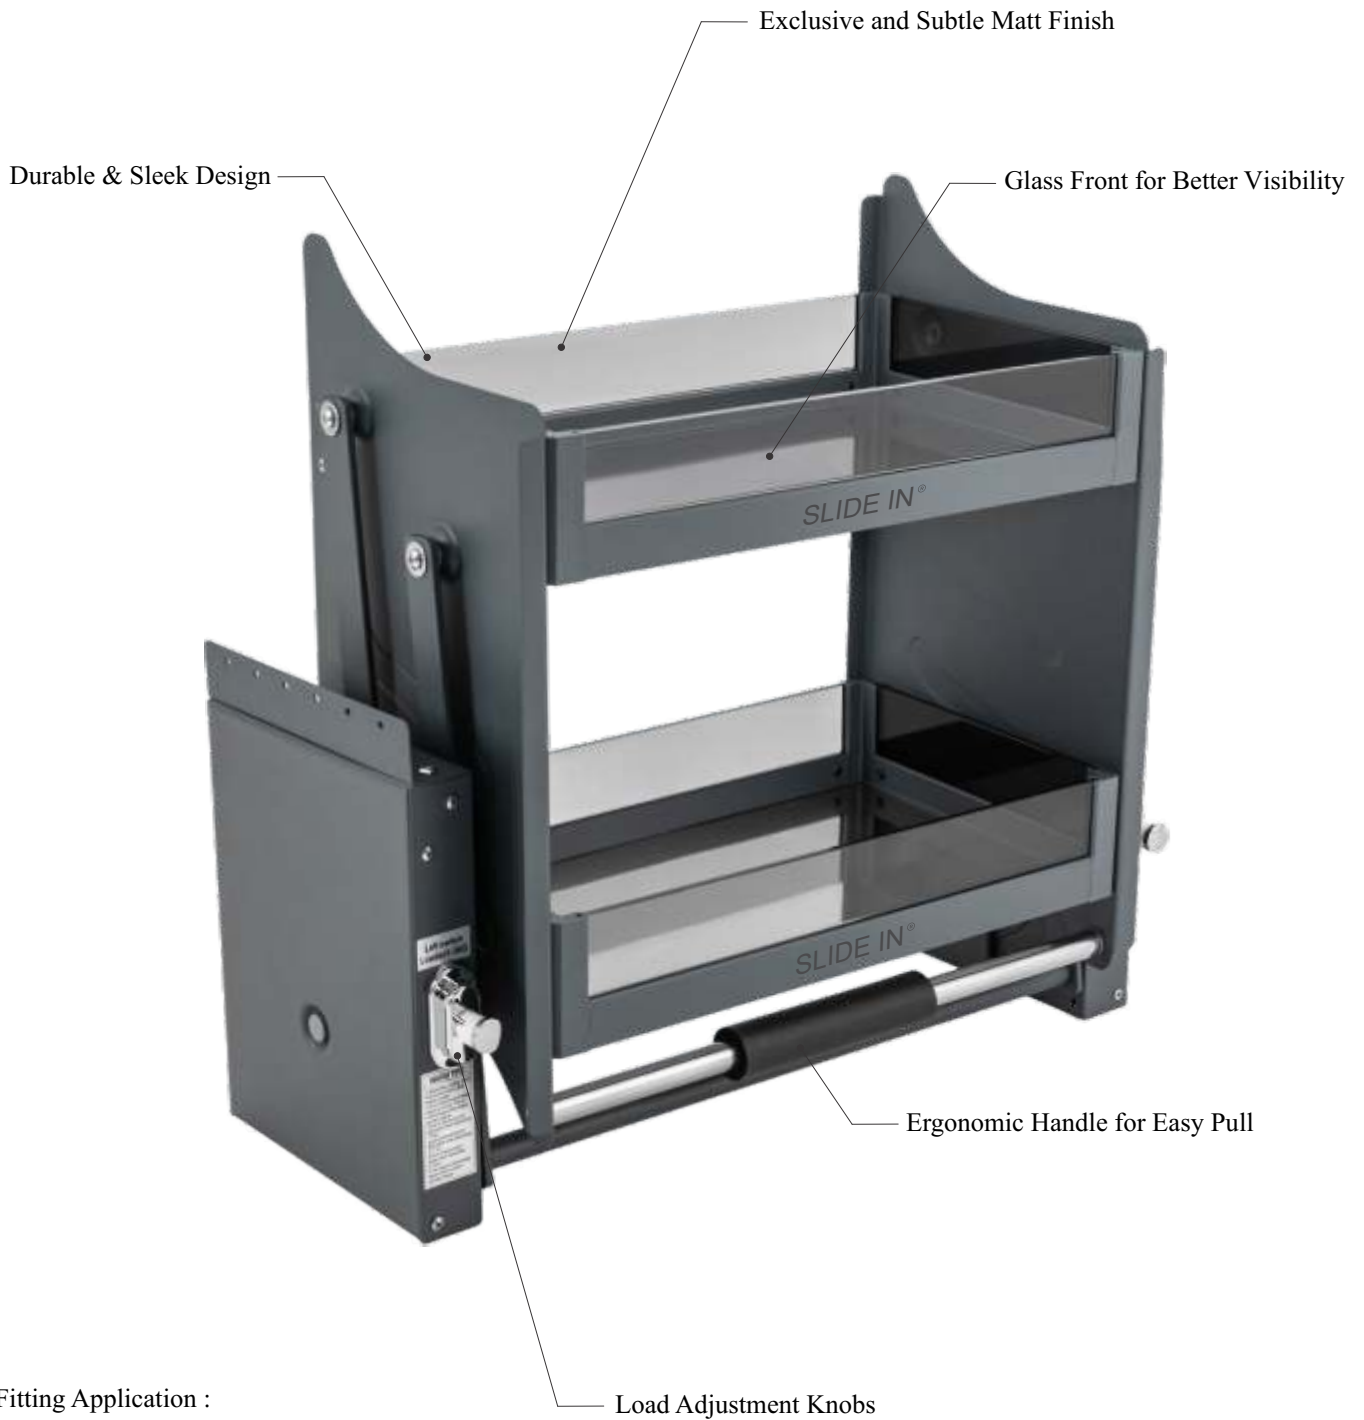

Glass Pull Down Unit - 2 Shelf

Fitting Application :