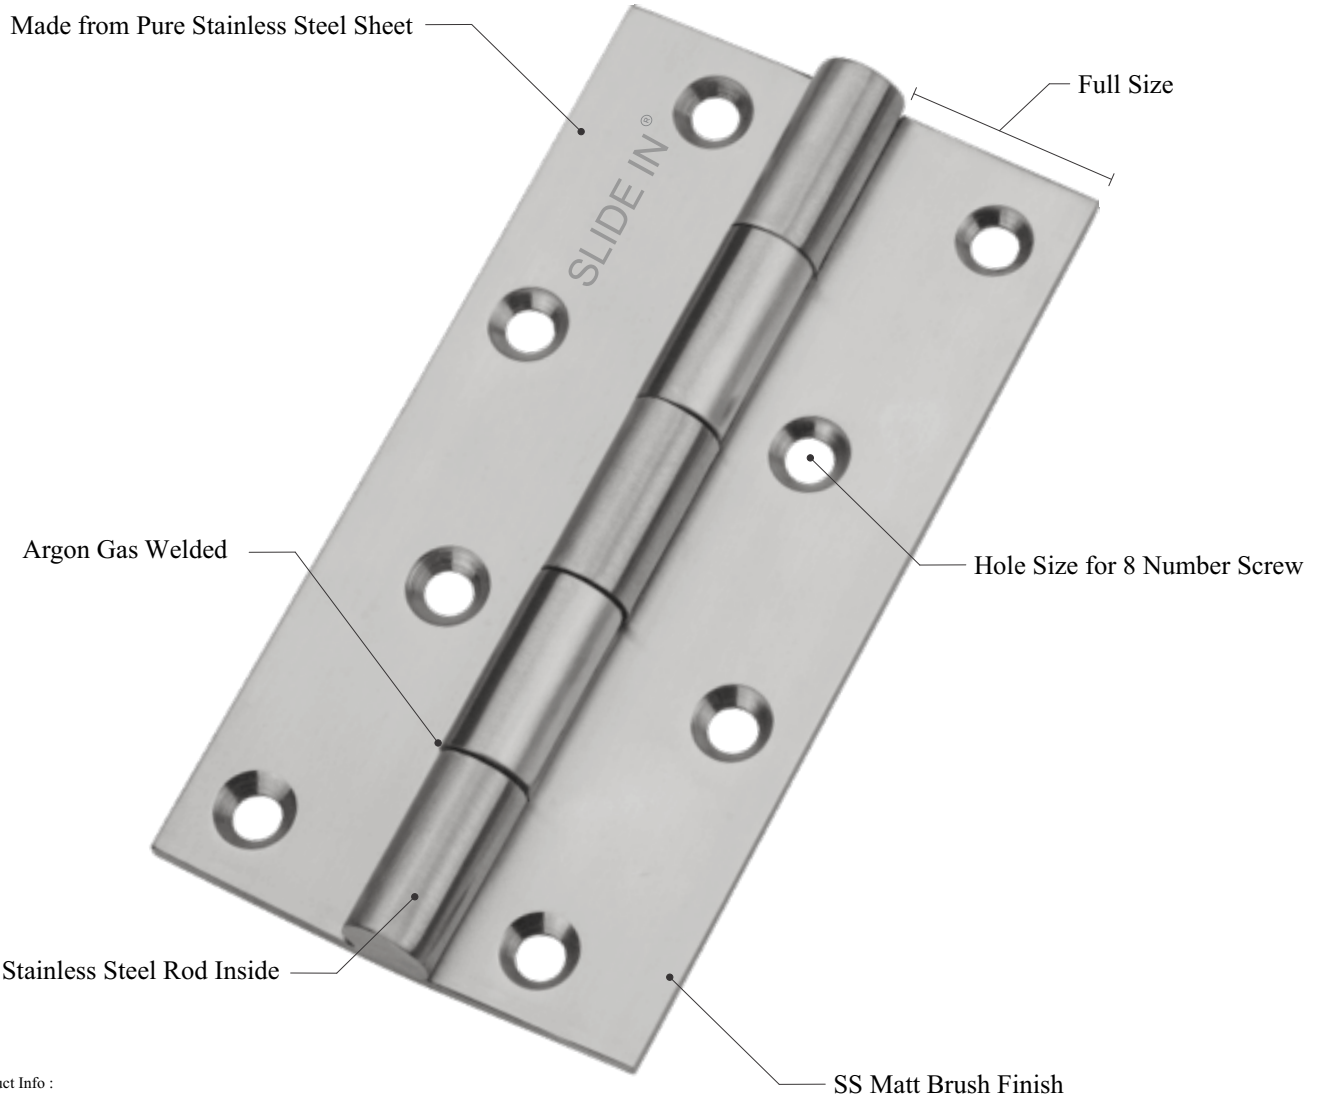

TABLE OF CONTENT

SLIDE IN[®]
Premium Hardware Fittings

SS Welded Hinges	02	Bifold Lift Up	26
Door Closer	03	Pull Down Unit	27
Door Stopper	06	SS Dish Rack	28
Furniture Hinges	08	Rolling Shutter	29
Auto Hinges	13	Pantry Unit	32
Slimbox Drawer Slide	15	Bottle Pull Out	34
Quadro Drawer Slide	17	Wicker Basket	35
Telescopic Channel	18	Corner Solutions	37
Hydraulic Bed Fitting	21	Tandem Attachments	39
Hydraulic Gas Spring	22	Kitchen Waste Bin	40
Other Cabinet Fitting	23	Chipboard & Gypsum Screws	23

Door & Window Fittings

Door and window hardware are essential components of any building, offering both functionality and aesthetics. From hinges and stoppers to door closers, these fittings play a crucial role in ensuring the security, accessibility, and overall appeal of doors and windows. Crafted from high-quality materials such as solid brass, stainless steel, or hand-forged iron, these fittings not only ensure longevity and durability but also add an element of sophistication and elegance. From sleek, contemporary designs to, vintage styles, the right hardware can transform doors and windows into standout features of a home or building.

Welded Hinges Stainless Steel

Product Info :

Code	Size	Price/pc
14801	3" x 1/2" x 3/4"	₹ 40
14802	3" x 1/2" x 1"	₹ 46
14803	3" x 1/2" x 1 1/4"	₹ 71
14804	3" x 1/2" x 1 1/2"	₹ 74
14805	3" x 3/4" x 3/4"	₹ 44
14806	3" x 3/4" x 1"	₹ 71
14807	3" x 1" x 1"	₹ 52
14810	4" x 14 gauge	₹ 85
14811	4" x 12 gauge	₹ 113