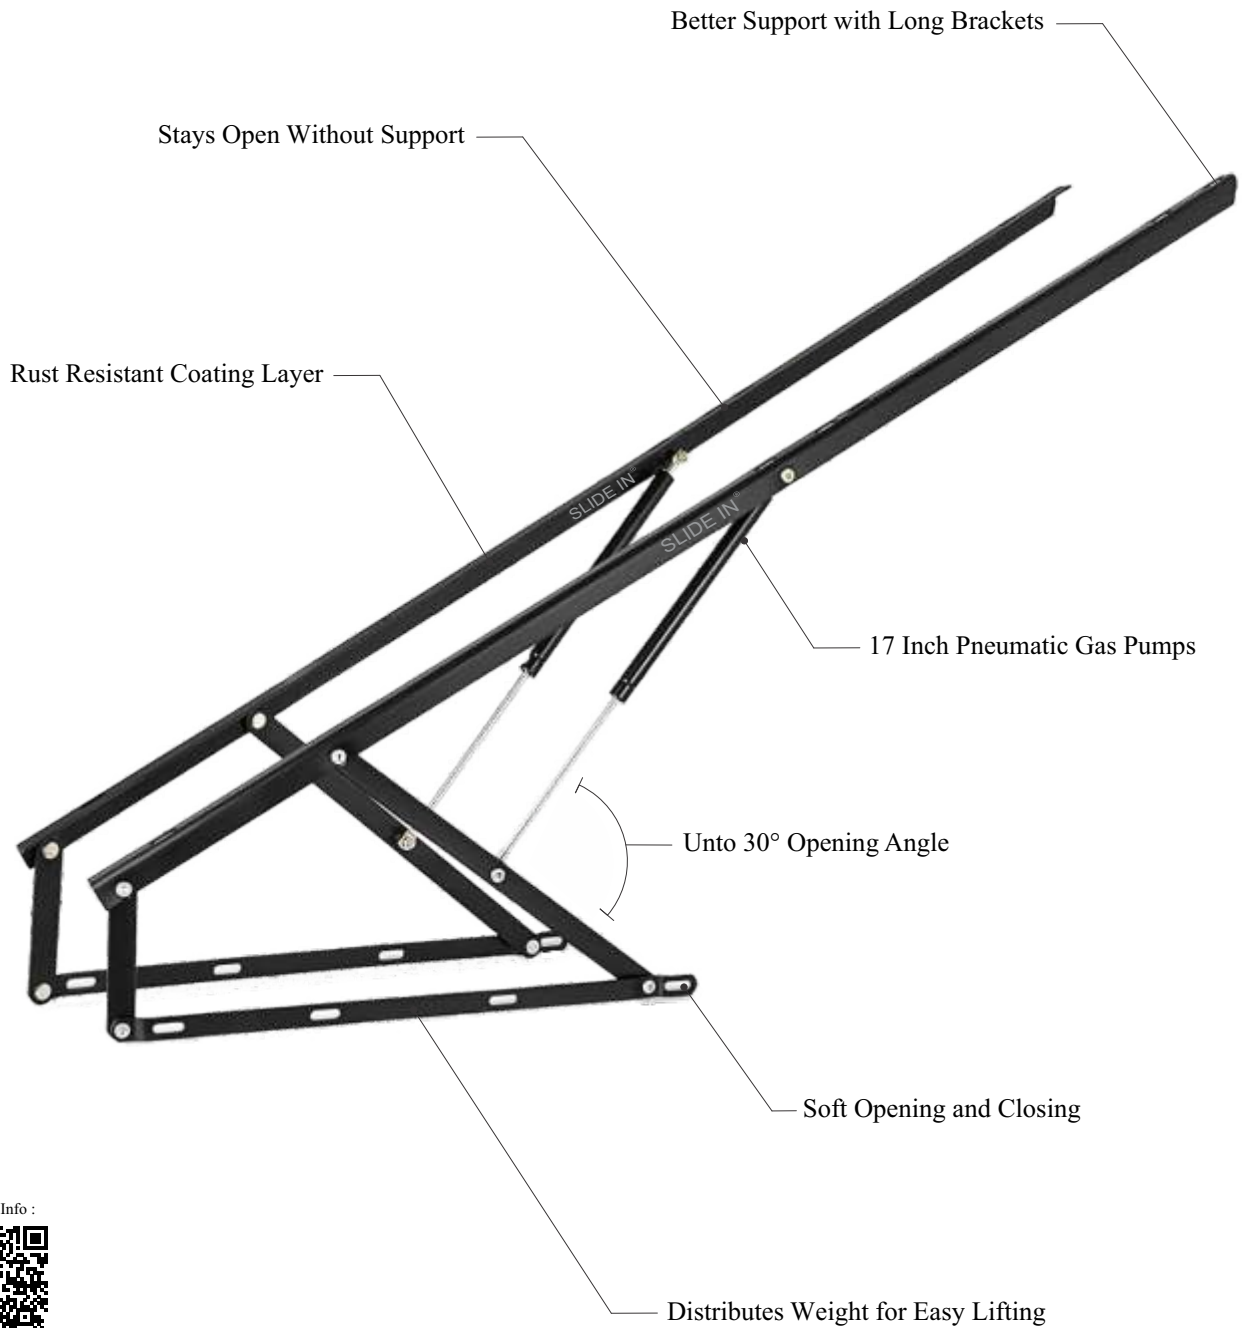

Hydraulic Bed Fitting Frame & Pump

Product Info :

Fitting Application :