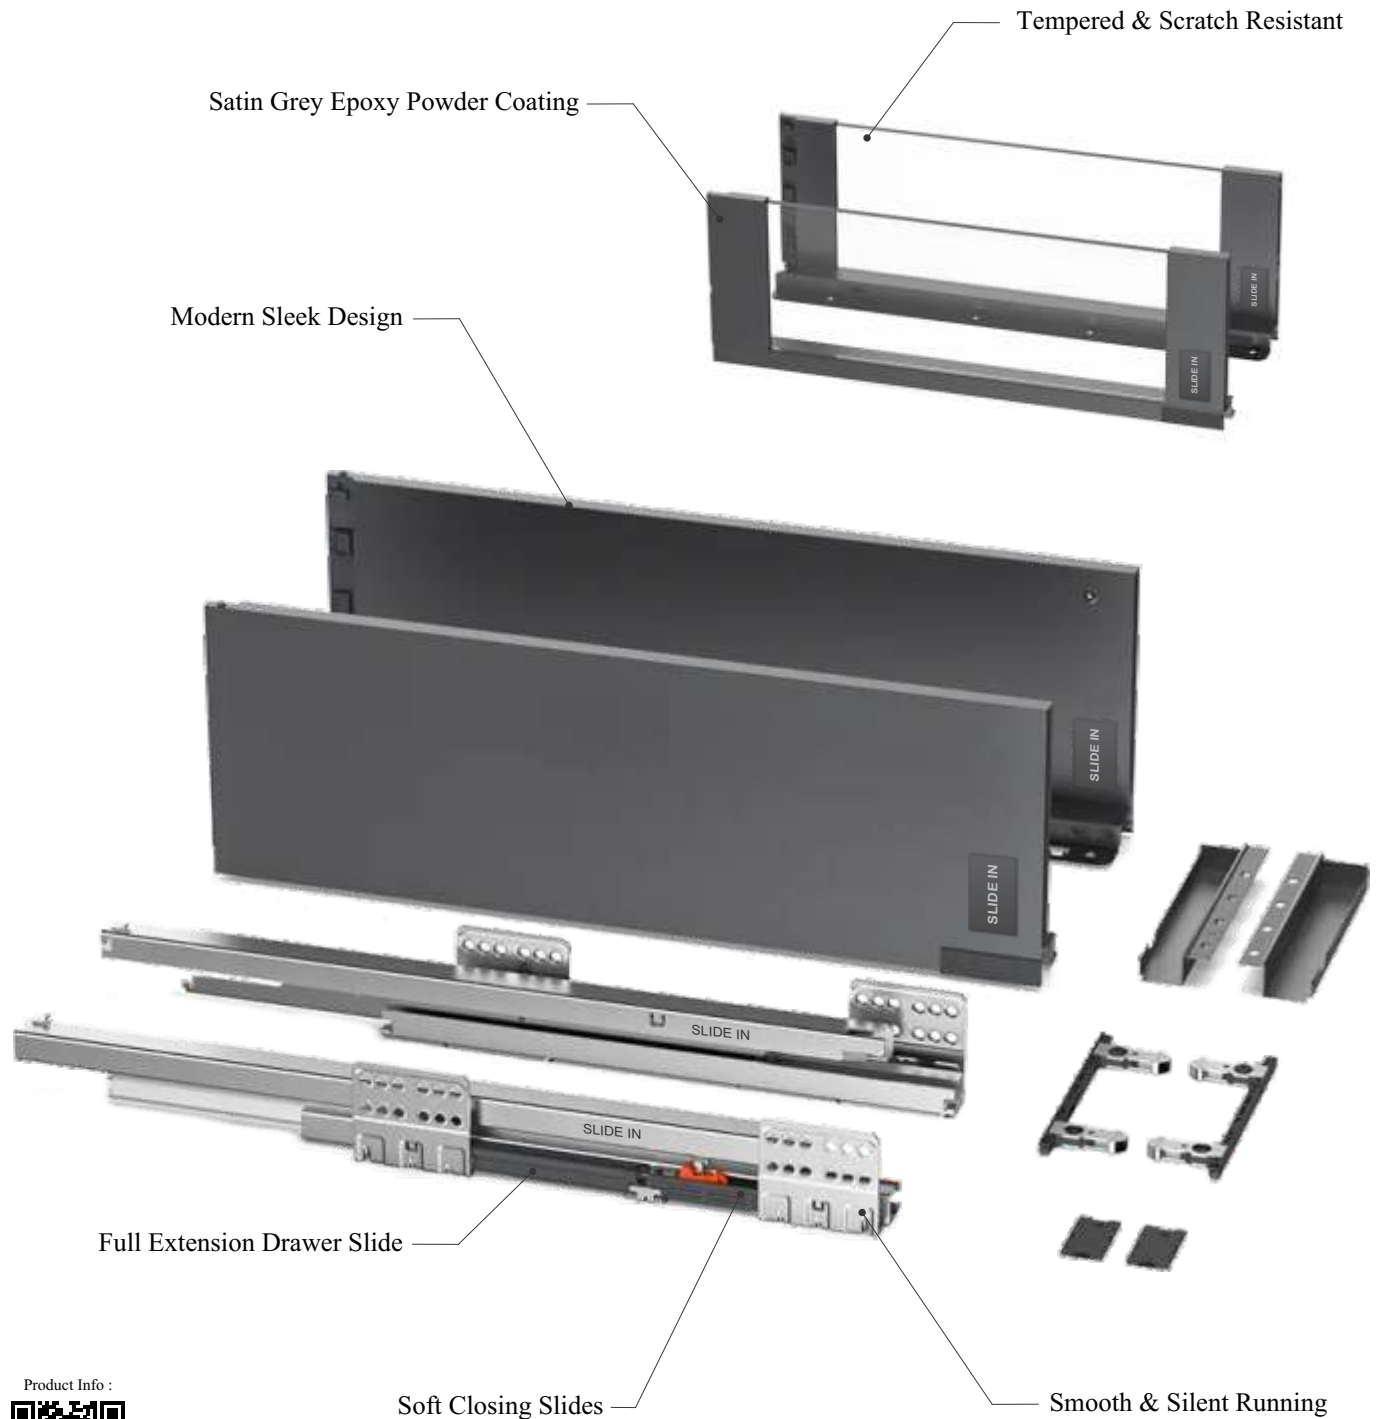

Drawer Slide SlimBox Tandem

Glass Sides
Now Available

Code	Size & Type	Price/set
26406	86 x 500 mm Glass	₹ 4750
26426	166 x 500 mm Glass	₹ 5500
26436	199 x 500 mm Glass	₹ 6000

Code	Size & Type	Price/set
26706	86 x 500 mm Steel	₹ 3245
26716	116 x 500 mm Steel	₹ 3600
26726	166 x 500 mm Steel	₹ 3970
26736	199 x 500 mm Steel	₹ 4340