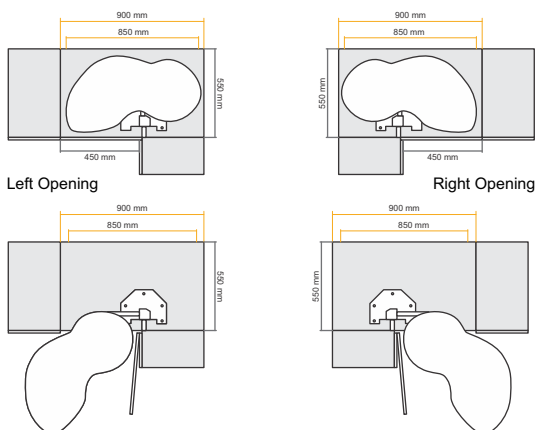

Magic Corner Soft Closing

Fitting Application :

Product Info :

Code	Size & Type	Price/pc
33110	Glass 900 mm - Universal	₹ 29300

Swing Corner Soft Closing

Fitting Application :

Product Info :

Code	Size & Type	Price/pc
33101	900 mm - Left Opening	₹ 15600
33102	900 mm - Right Opening	₹ 15600