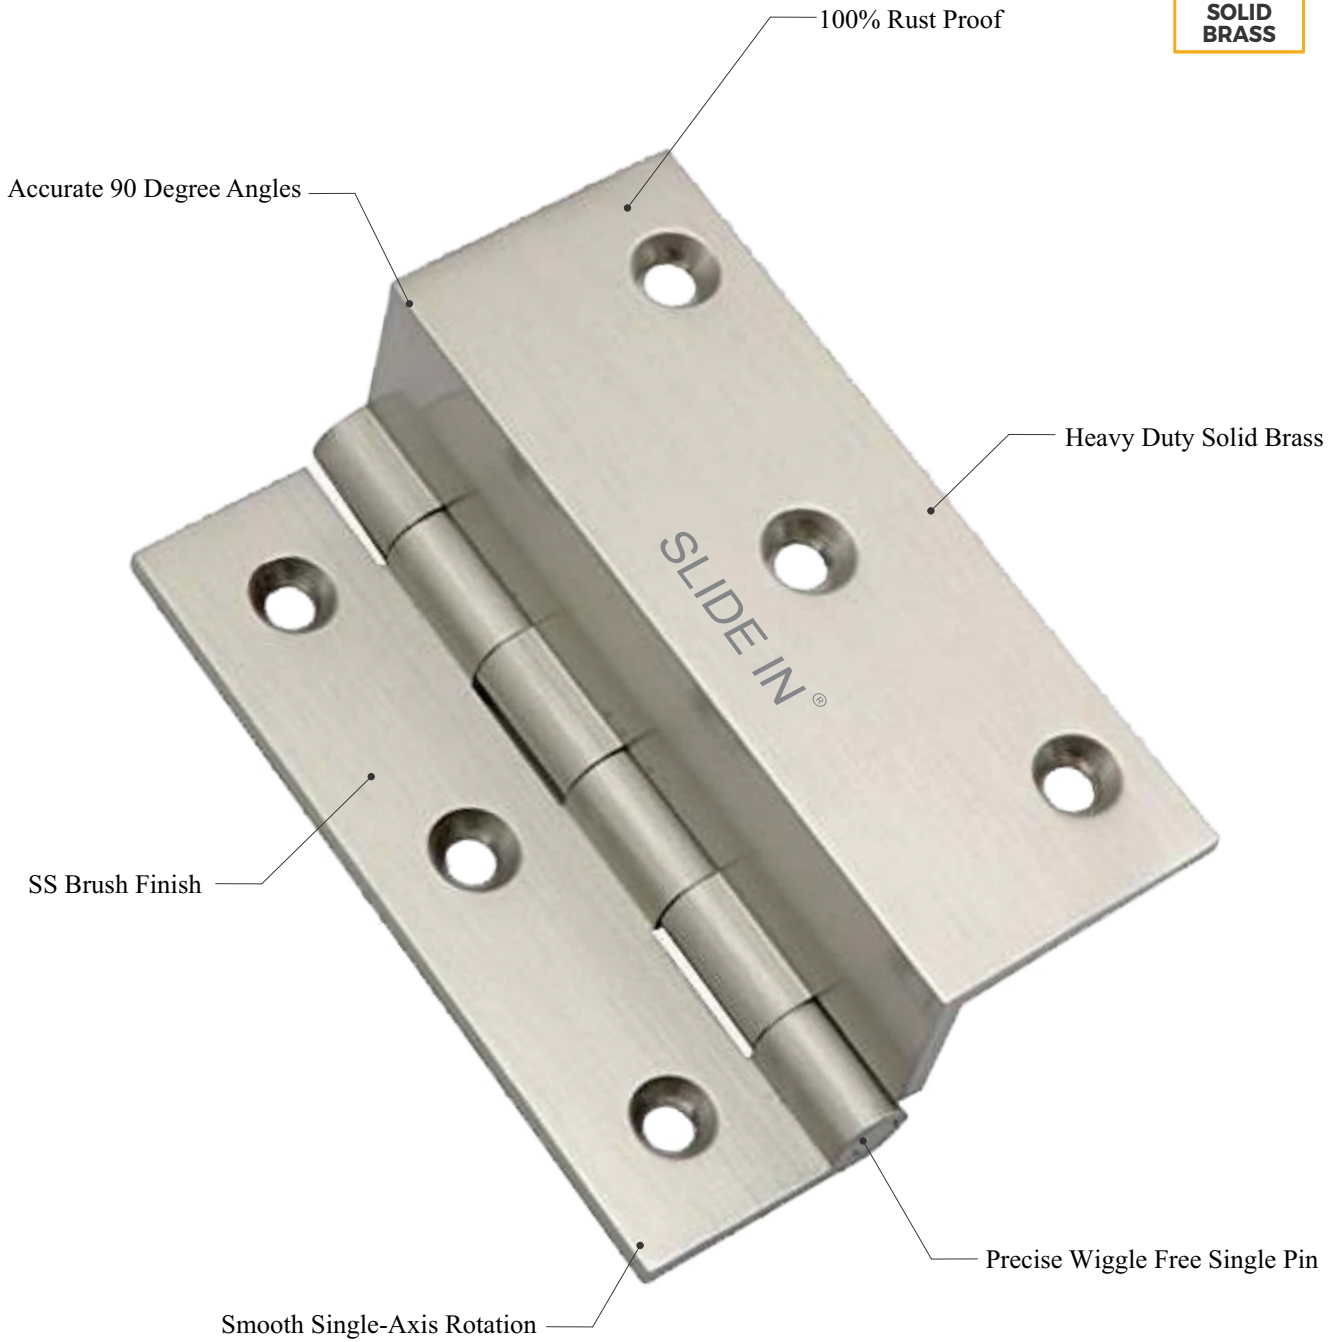

W Hinges Solid Brass

Product Info :

Product Specification :

Code	Size	Price/pc
27431	1 1/2" x 1/2" x 19 mm	₹ 142

Code	Size	Price/pc
27401	3" x 1/2" x 6 mm (2-in-1)	₹ 293
27402	3" x 1/2" x 12 mm (2-in-1)	₹ 304
27403	3" x 1/2" x 19 mm (2-in-1)	₹ 324
27404	3" x 1/2" x 25 mm (2-in-1)	₹ 385
27405	3" x 3/4" x 6 mm (2-in-1)	₹ 314
27406	3" x 3/4" x 12 mm (2-in-1)	₹ 335
27407	3" x 3/4" x 19 mm (2-in-1)	₹ 356
27408	3" x 3/4" x 25 mm (2-in-1)	₹ 419

Z Hinges Solid Brass

Product Info :

Product Specification :

Code	Size	Price/pc
27501	3" x 1/2" x 12 mm	₹ 249
27502	3" x 3/4" x 19 mm	₹ 280
27503	3" x 1" x 25 mm	₹ 398
27511	4" x 1/2" x 12 mm	₹ 332
27512	4" x 3/4" x 19 mm	₹ 372
27513	4" x 1" x 25 mm	₹ 534

Soft Closing Hydraulic Hinges

Now Available in Stainless Steel

Product Info :

Hinge Type Available :

Overlay - 0 Degree Half Overlay - 8 Degree Insert - 15 Degree

Please Note :

- 1 - Thick door hinges have 40 mm cup diameter.
- 2 - Thick door hinges are available in 2D adjustment.