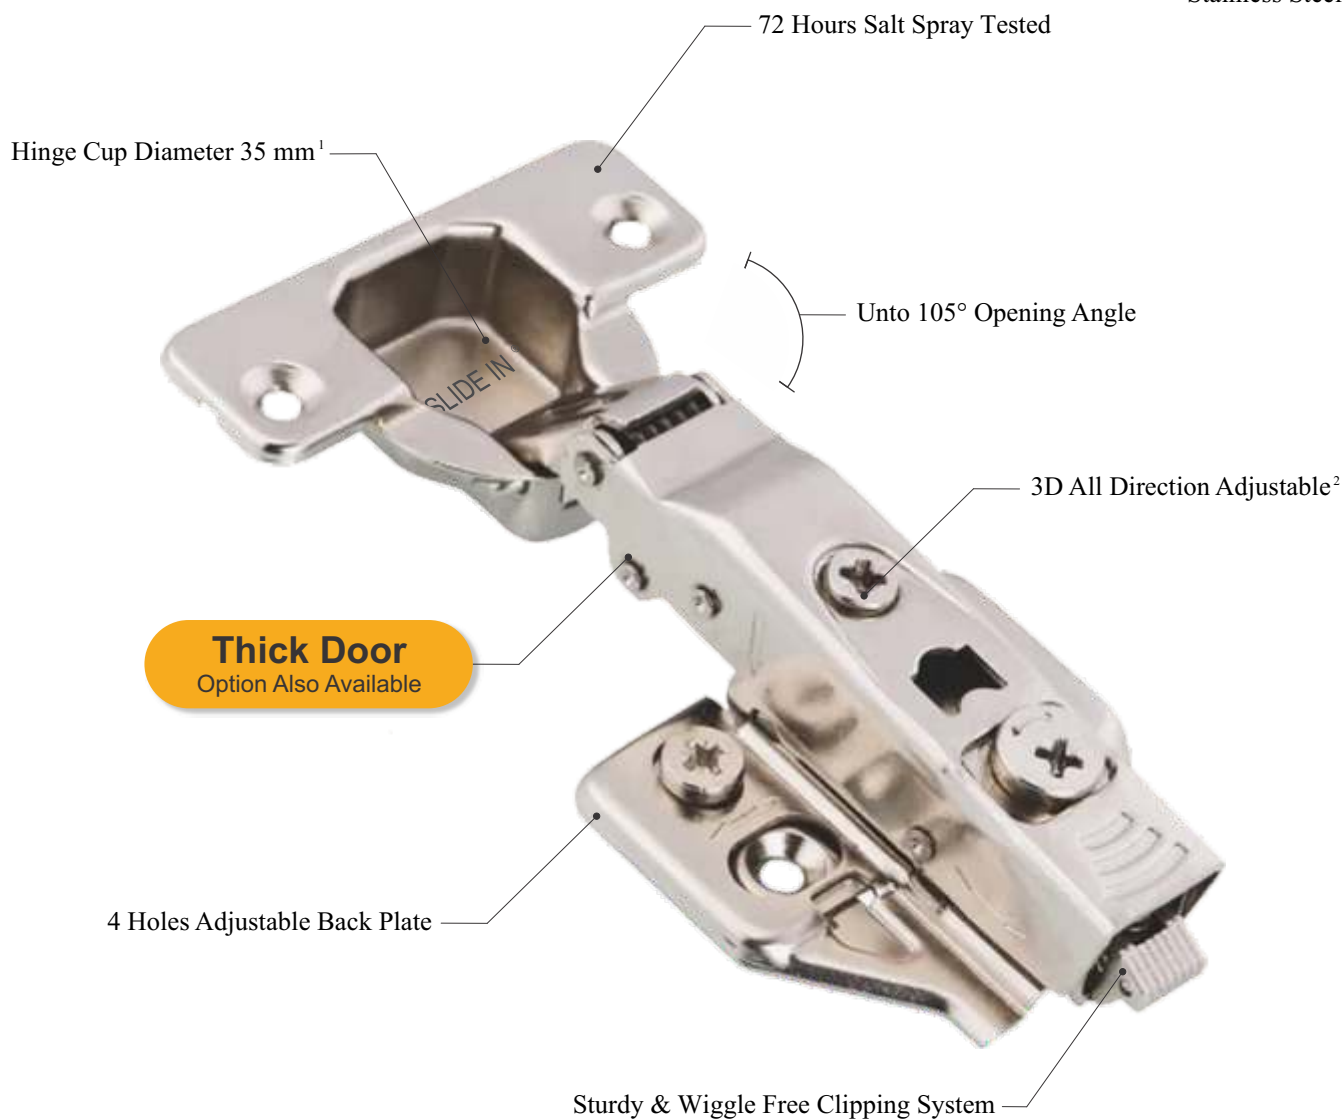

Z Hinges Solid Brass

Product Info :

Product Specification :

Code	Size	Price/pc
27501	3" x 1/2" x 12 mm	₹ 249
27502	3" x 3/4" x 19 mm	₹ 280
27503	3" x 1" x 25 mm	₹ 398
27511	4" x 1/2" x 12 mm	₹ 332
27512	4" x 3/4" x 19 mm	₹ 372
27513	4" x 1" x 25 mm	₹ 534

Soft Closing Hydraulic Hinges

Now Available in Stainless Steel

Product Info :

Hinge Type Available :

Overlay - 0 Degree Half Overlay - 8 Degree Insert - 15 Degree

Please Note :

- 1 - Thick door hinges have 40 mm cup diameter.
- 2 - Thick door hinges are available in 2D adjustment.