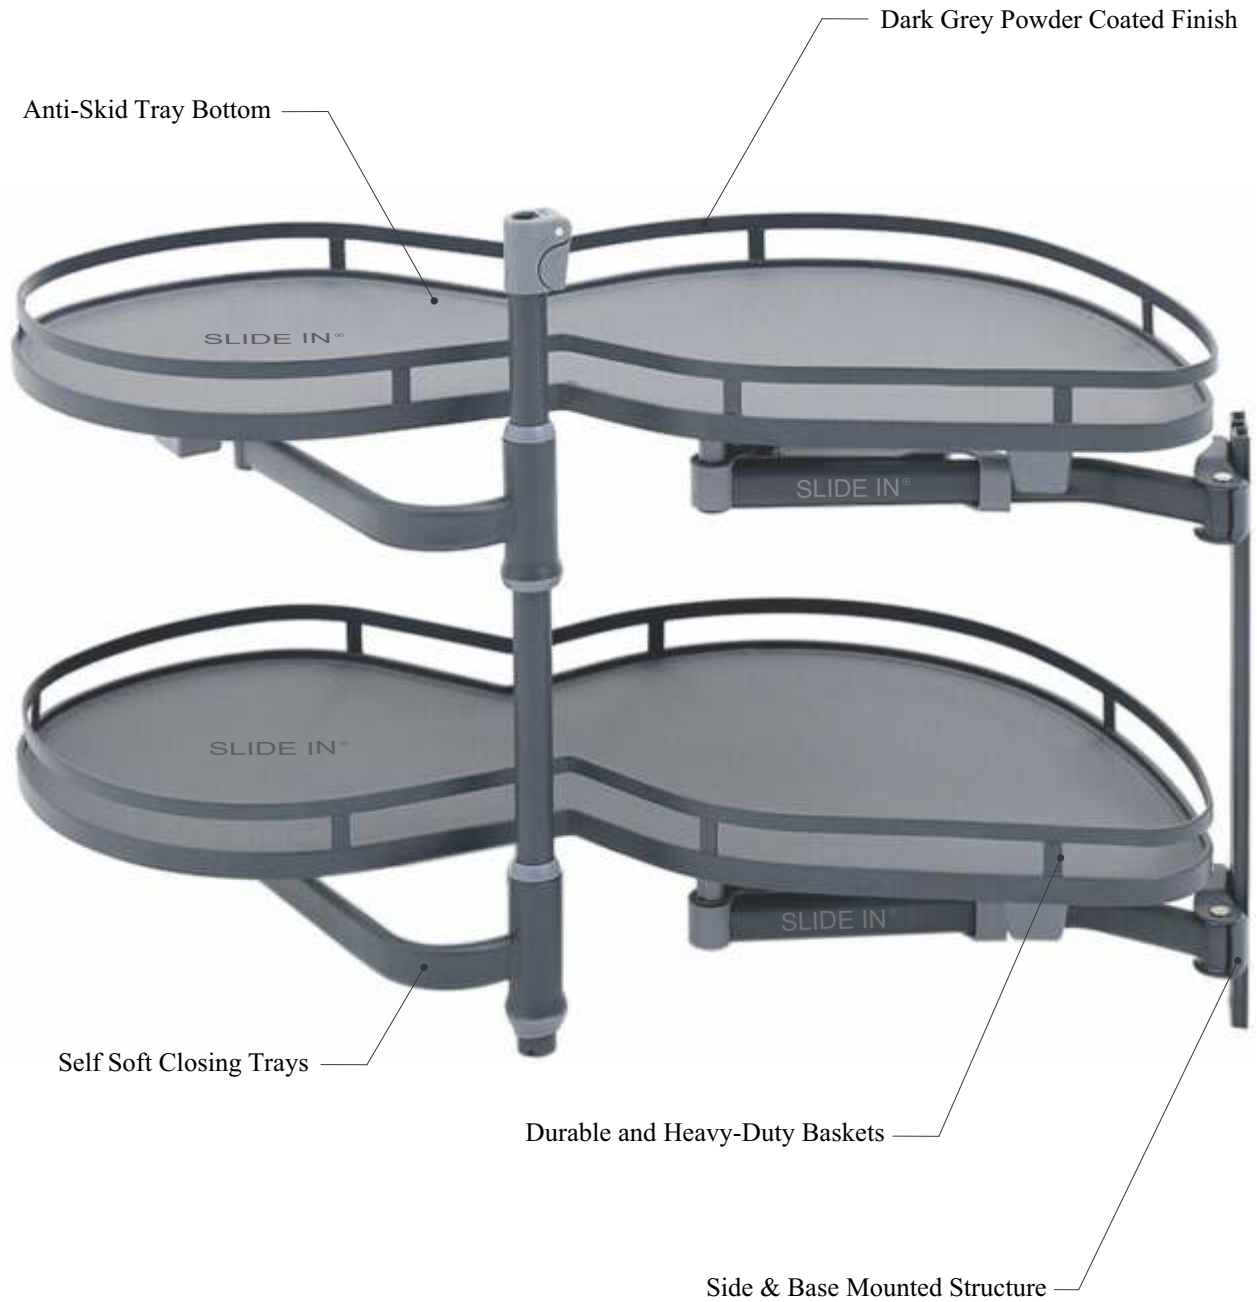

Swing Corner Soft Closing

Fitting Application :