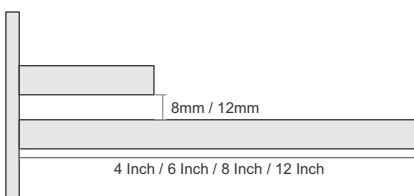

Code	Capacity & Type	Price/pair
20201	9" Normal - 5 kg	₹ 280
20202	9" Normal - 10 kg	₹ 280
20203	9" Normal - 15 kg	₹ 280
20204	9" Normal - 20 kg	₹ 280
20205	9" Normal - 25 kg	₹ 280

F Bracket Stainless Steel

Product Info :

Product Specification :

Code	Size	Price/pc
28302	4" x 8 mm	₹ 77
28304	4" x 12 mm	₹ 77
28306	6" x 8 mm	₹ 92
28308	6" x 12 mm	₹ 92
28310	8" x 8 mm	₹ 108
28312	8" x 12 mm	₹ 108
28318	12" x 8 mm	₹ 138
28320	12" x 12 mm	₹ 138