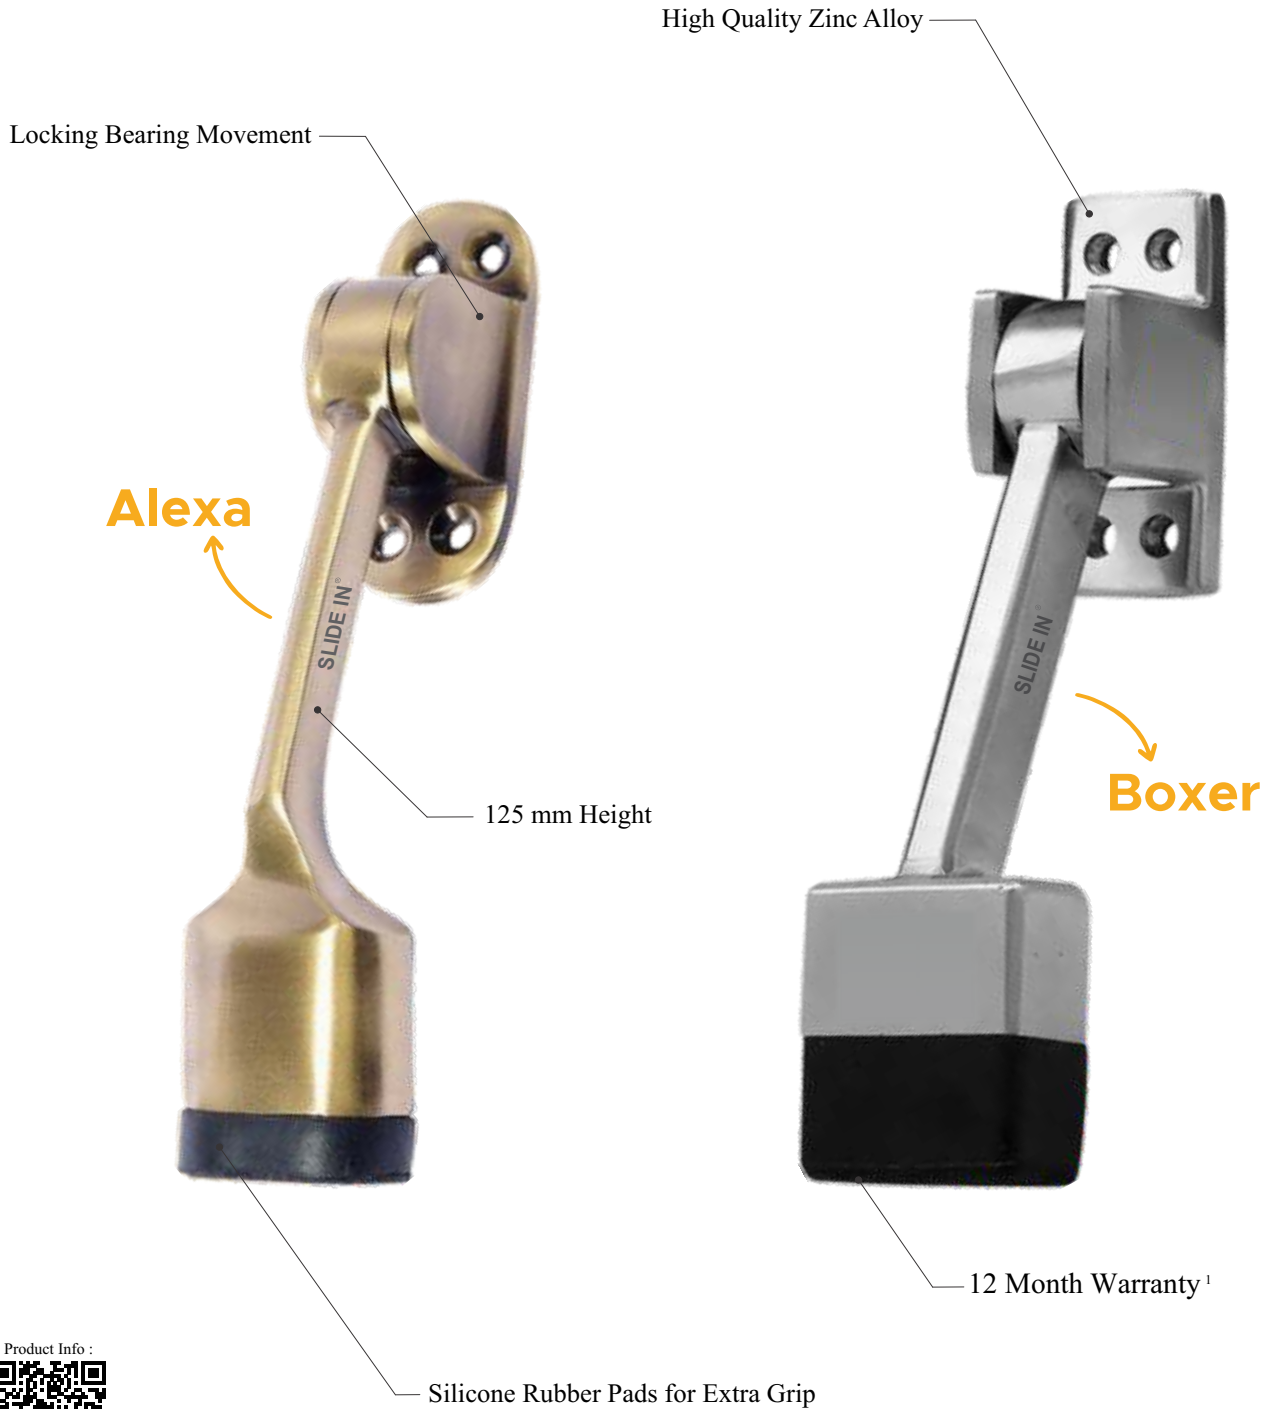

Door Stopper Zinc Alloy

Product Info :

Finishes Available :

Please Note :

1 - Warranty does not cover accidental damage or wear and tear.

Code	Colour and Design	Price/pc
18701	Boxer Silver	₹ 353
18702	Boxer Antique	₹ 368
18703	Alexa Silver	₹ 206
18704	Alexa Antique	₹ 221