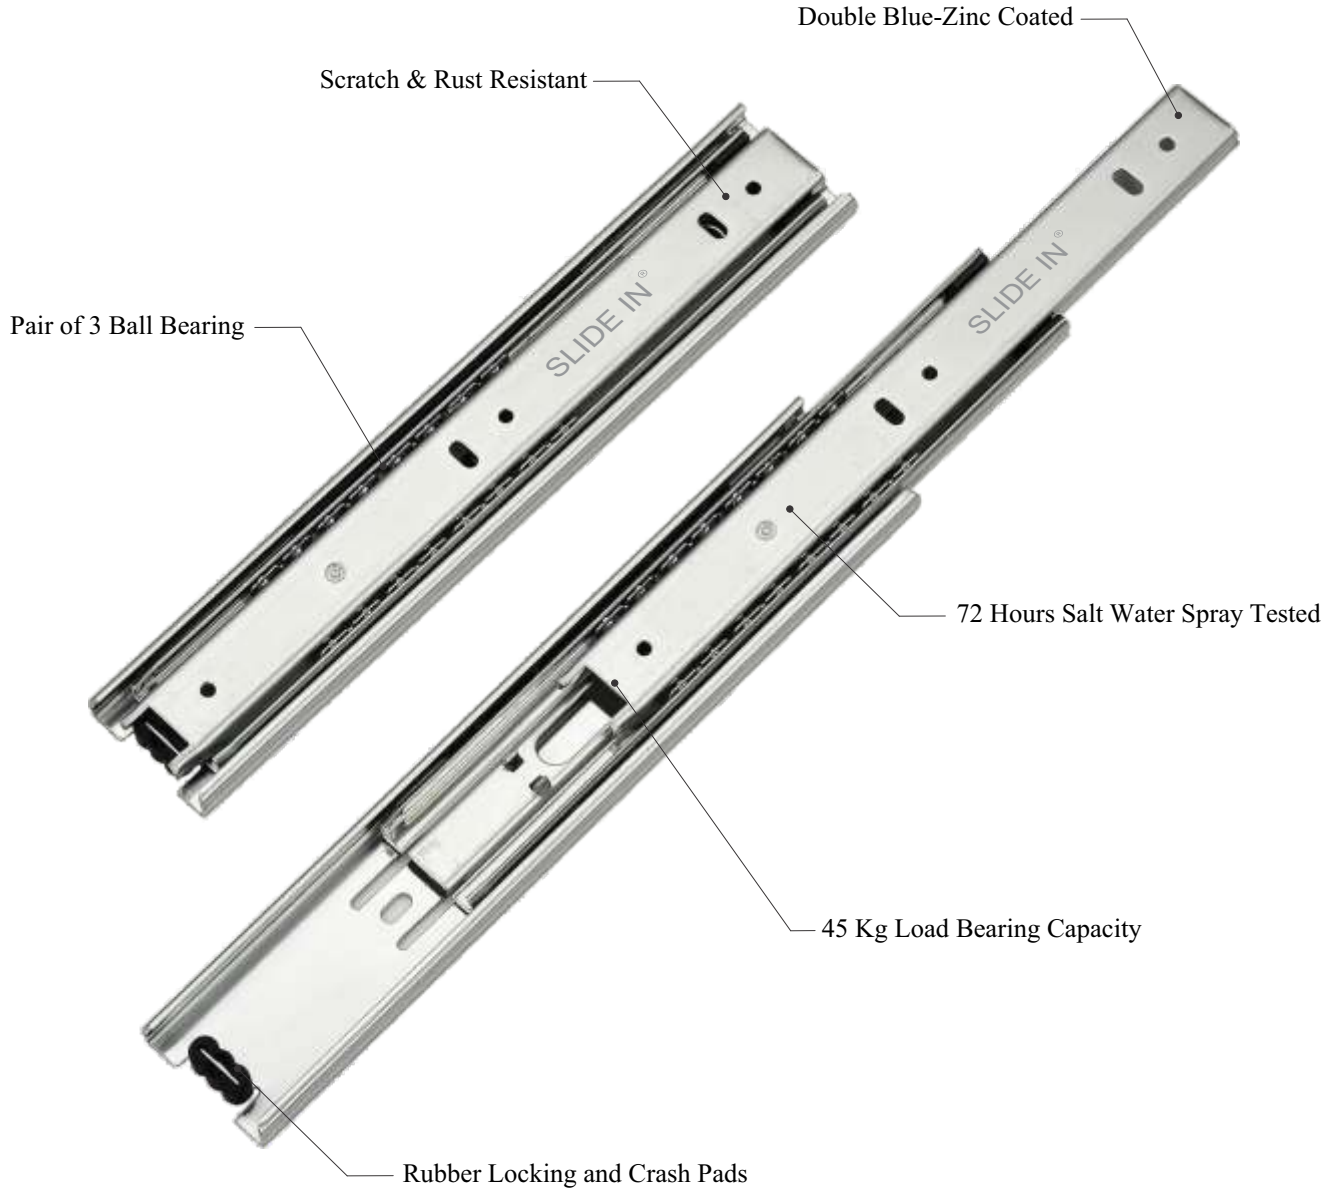

Telescopic Channel Zinc Coated

Soft Closing
Now Available

Product Info :

Code	Size	Price/set
26803	12 Inch Soft Close	₹ 900
26804	14 Inch Soft Close	₹ 940
26805	16 Inch Soft Close	₹ 985
26806	18 Inch Soft Close	₹ 1030
26807	20 Inch Soft Close	₹ 1075
26808	22 Inch Soft Close	₹ 1220

Code	Size	Price/set
26201	8 Inch	₹ 324
26202	10 Inch	₹ 324
26203	12 Inch	₹ 389
26204	14 Inch	₹ 454
26205	16 Inch	₹ 518
26206	18 Inch	₹ 583
26207	20 Inch	₹ 648
26208	22 Inch	₹ 712
26209	24 Inch	₹ 847
26212	30 Inch	₹ 1147