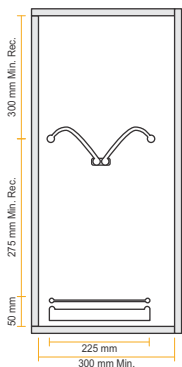

Cabinet Height : H	700 mm	750 mm	800 mm	850 mm
Installation Size : M	100 mm	120 mm	200 mm	250 mm
Installation Size : B	213 mm	208 mm	263 mm	288mm
Alu. Bar Length : K	300 mm	300 mm	300 mm	300 mm

Code	Capacity	Price/set
33010	7 kg - 8 kg	₹ 11500

Glass Pull Down Unit - 2 Shelf

Fitting Application :

Product Info :

Code	Size & Type	Price/pc
33001	600 mm - 2 Shelf	₹ 23400
33002	900 mm - 2 Shelf	₹ 25900

Dish Rack Stainless Steel

Fitting Application :

Product Info :