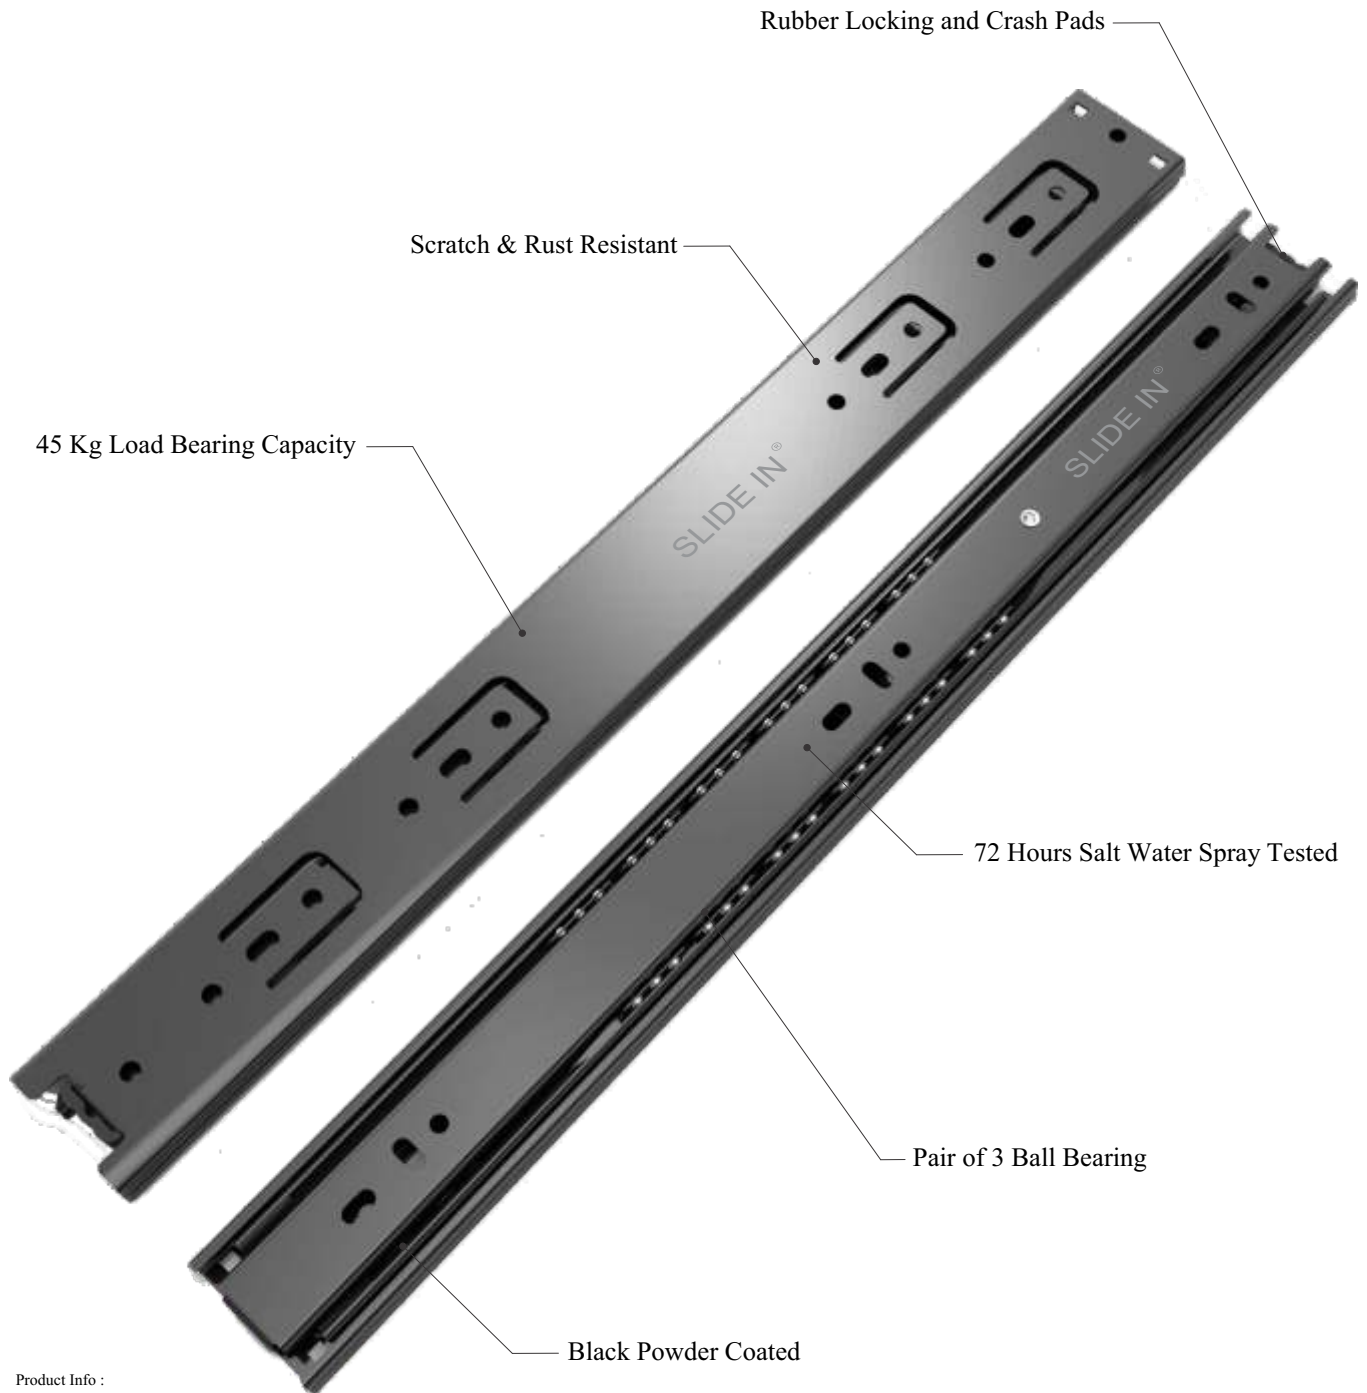

Telescopic Channel Black Coated

Product Info :

Code	Size	Price/set
26222	10 Inch	₹ 353
26223	12 Inch	₹ 424
26224	14 Inch	₹ 494
26225	16 Inch	₹ 565

Code	Size	Price/set
26226	18 Inch	₹ 635
26227	20 Inch	₹ 706
26228	22 Inch	₹ 776
26229	24 Inch	₹ 918