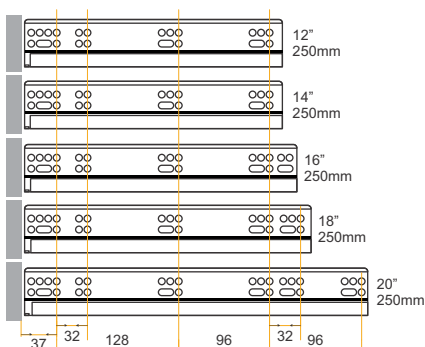

Product Specification :

Product Info :

Code	Size	Price/set
26603	12 Inch	₹ 1795
26604	14 Inch	₹ 1825
26605	16 Inch	₹ 1855
26606	18 Inch	₹ 1885
26607	20 Inch	₹ 1915