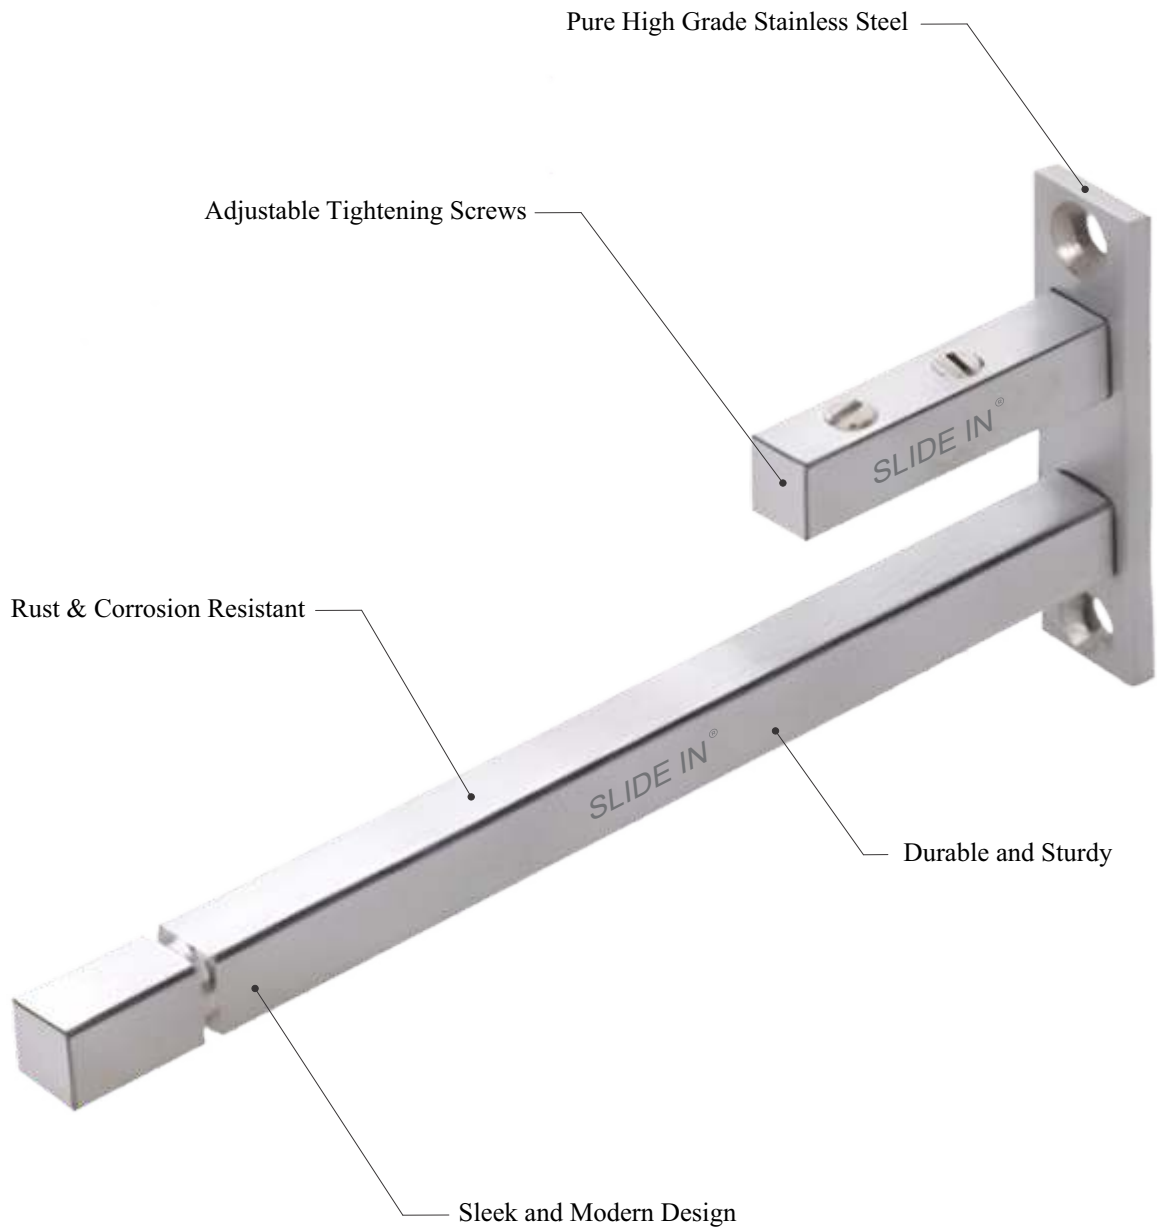

F Bracket Stainless Steel