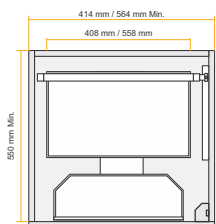

Cabinet Height : H	700 mm	750 mm	800 mm	850 mm
Installation Size : M	100 mm	120 mm	200 mm	250 mm
Installation Size : B	213 mm	208 mm	263 mm	288mm
Alu. Bar Length : K	300 mm	300 mm	300 mm	300 mm

Code	Capacity	Price/set
33010	7 kg - 8 kg	₹ 11500

Glass Pantry Unit Soft Closing

Height Adjustable Baskets

12 Baskets - 6 Big & 6 Medium

Built-in Slide-out Mechanism

Product Info :

Fitting Application :

Code	Size & Type	Price/pc
33203	450 mm - 6 Layers	₹ 33000
33204	600 mm - 6 Layers	₹ 38000

Wooden Pantry Unit Soft Closing

Product Info :

Height Adjustable Baskets

Fitting Application :

Built-in Slide-out Mechanism

Code	Size & Type	Price/pc
33213	450 mm - 6 Layers	₹ 30000
33214	600 mm - 6 Layers	₹ 35000