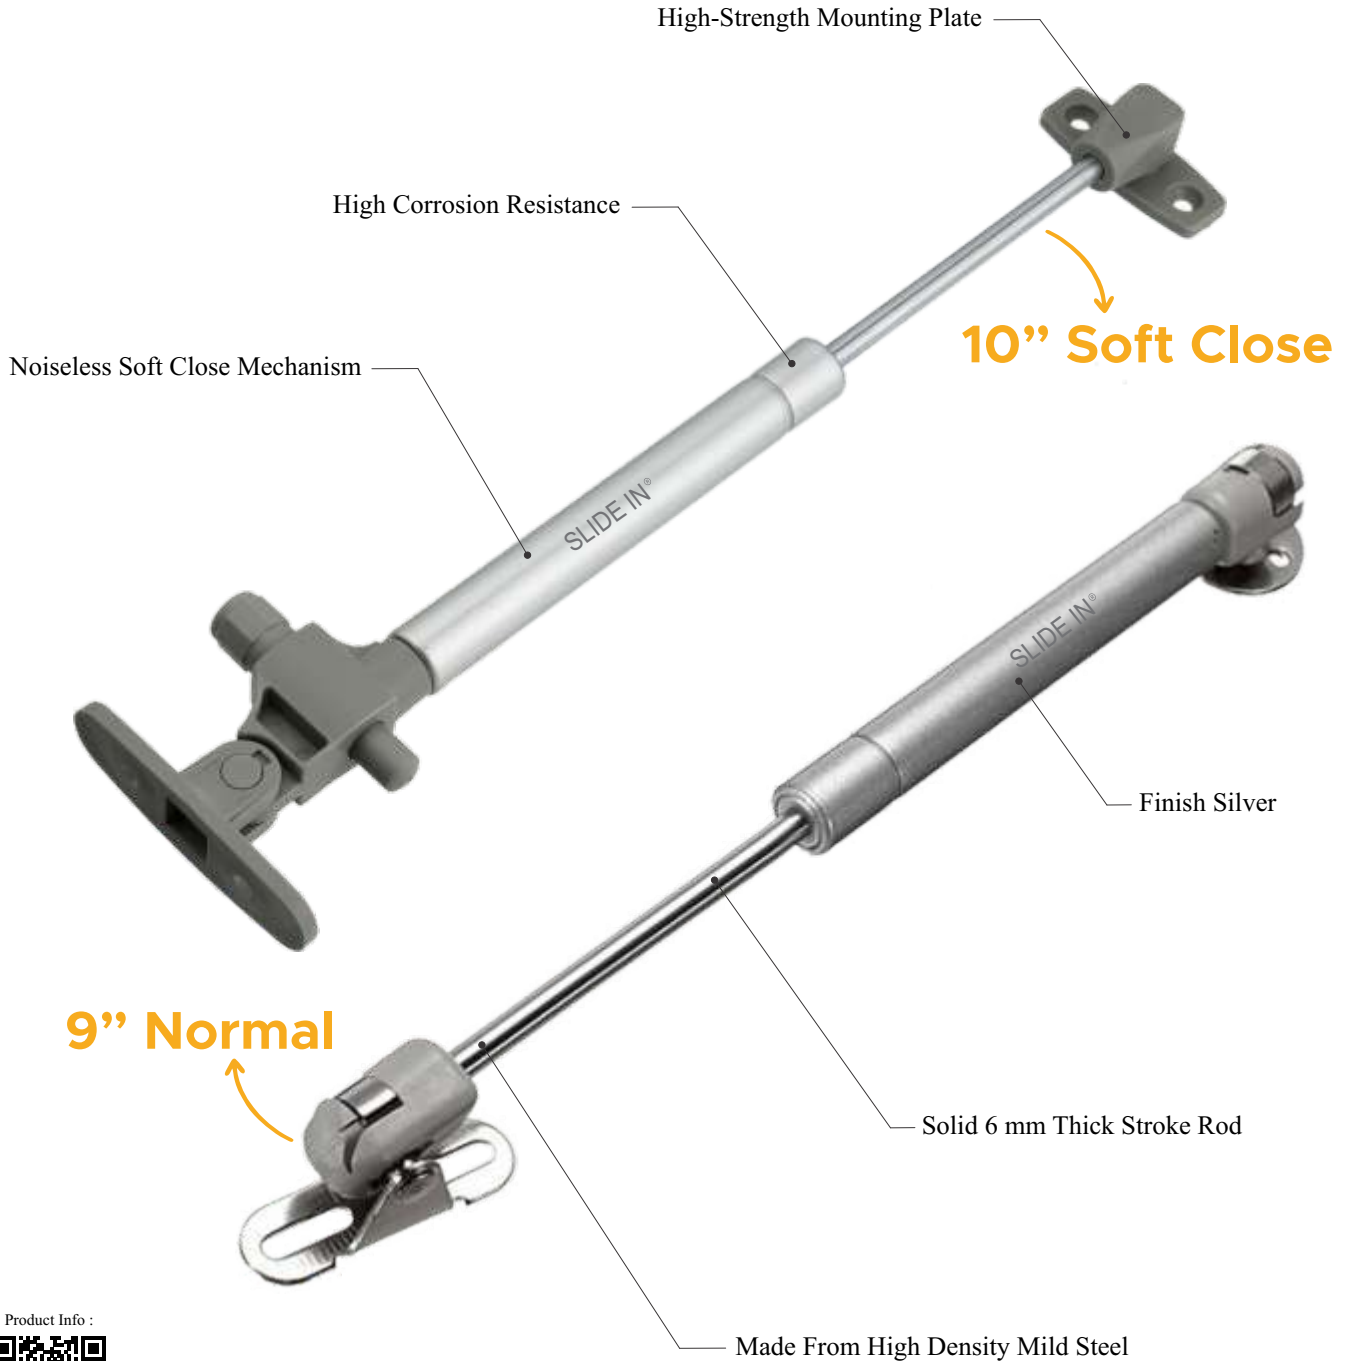

Hydraulic Gas Spring Lift Up

Soft Closing
Now Available

Product Info :

Code	Capacity & Type	Price/pair
20221	10" Soft Close - 5 kg	₹ 485
20222	10" Soft Close - 10 kg	₹ 485
20223	10" Soft Close - 15 kg	₹ 485
20224	10" Soft Close - 20 kg	₹ 485
20225	10" Soft Close - 25 kg	₹ 485

Code	Capacity & Type	Price/pair
20201	9" Normal - 5 kg	₹ 280
20202	9" Normal - 10 kg	₹ 280
20203	9" Normal - 15 kg	₹ 280
20204	9" Normal - 20 kg	₹ 280
20205	9" Normal - 25 kg	₹ 280