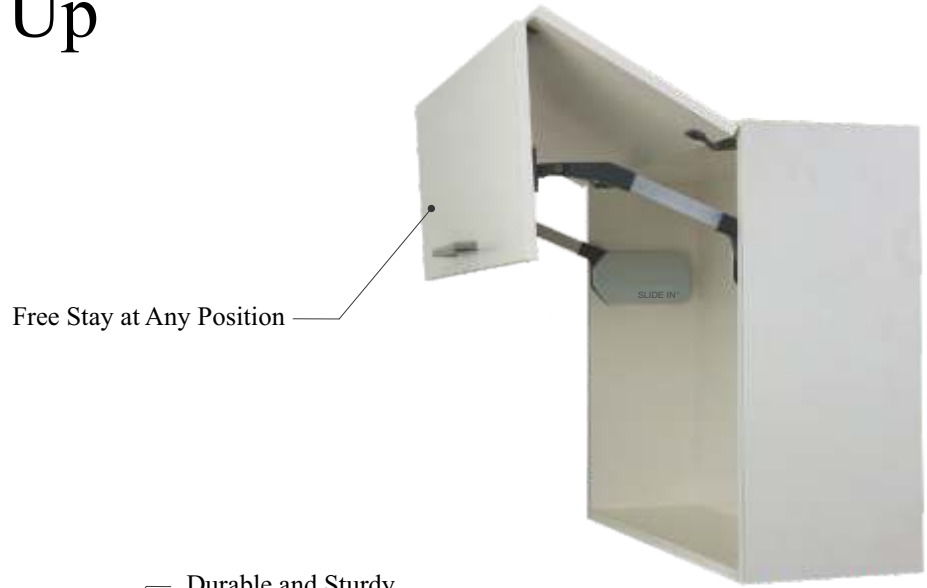

SS Double 2.5 mm

MRP : ₹ 30 / pc
 Finish : Chrome
 Code : 28512

SS Double 5 mm

MRP : ₹ 62 / pc
 Finish : Chrome
 Code : 28522

Kitchen Fittings

The Slide In bi-fold lift system is perfect for high wall cabinets with a two-part door and a large front, keeping the handle within easy reach. Installation is straightforward, and its operation is seamless. The system smoothly lifts doors, whether heavy or light, and an adjustable stop guarantees the door stays exactly where you want it. Integrated soft-close dampers quietly and gently pull the door closed as it shuts, avoiding any slamming.

Double Door Bi-Fold Lift Up

Free Stay at Any Position

Durable and Sturdy

Soft and Silent Self Closing

Hinges & Adjustable Base

Sleek and Modern Design

Product Info :

Fitting Application :