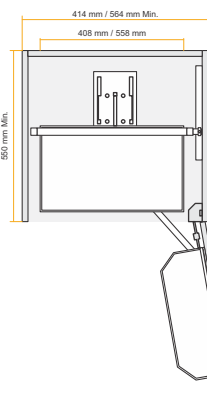

Glass Pantry Unit Soft Closing

Height Adjustable Baskets

12 Baskets - 6 Big & 6 Medium

Built-in Slide-out Mechanism

Product Info :

Fitting Application :

Code	Size & Type	Price/pc
33203	450 mm - 6 Layers	₹ 33000
33204	600 mm - 6 Layers	₹ 38000

Wooden Pantry Unit Soft Closing

Product Info :

Height Adjustable Baskets

Fitting Application :

Built-in Slide-out Mechanism

Code	Size & Type	Price/pc
33213	450 mm - 6 Layers	₹ 30000
33214	600 mm - 6 Layers	₹ 35000