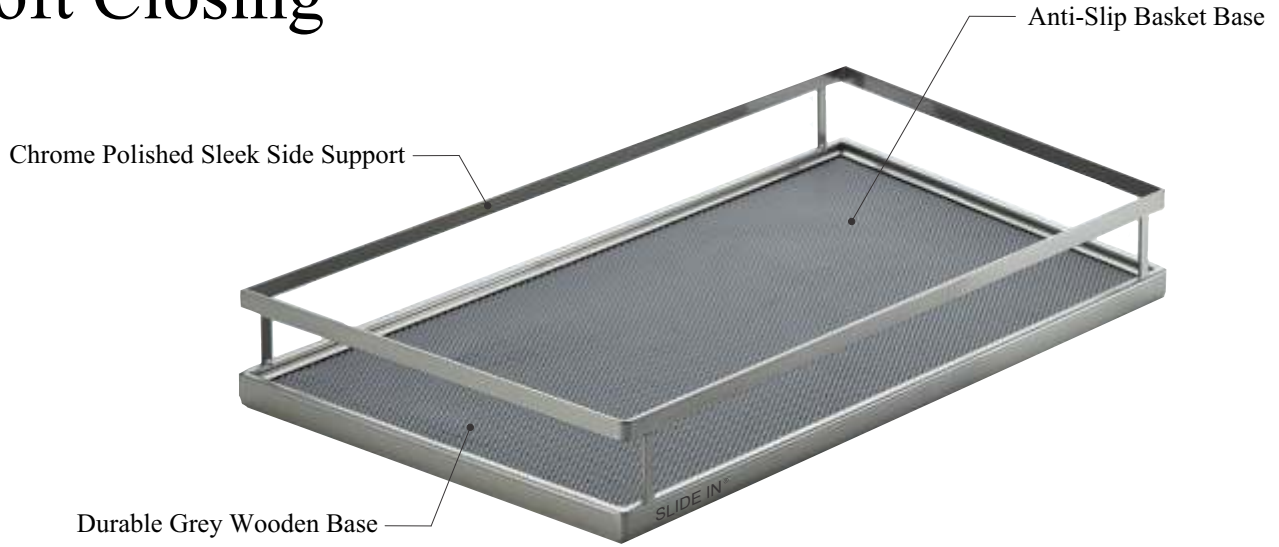

Glass Pantry Unit Soft Closing

Height Adjustable Baskets

12 Baskets - 6 Big & 6 Medium

Built-in Slide-out Mechanism

Product Info :

Fitting Application :

Code	Size & Type	Price/pc
33203	450 mm - 6 Layers	₹ 33000
33204	600 mm - 6 Layers	₹ 38000

Wooden Pantry Unit Soft Closing

Product Info :

Height Adjustable Baskets

Fitting Application :

Built-in Slide-out Mechanism

Code	Size & Type	Price/pc
33213	450 mm - 6 Layers	₹ 30000
33214	600 mm - 6 Layers	₹ 35000